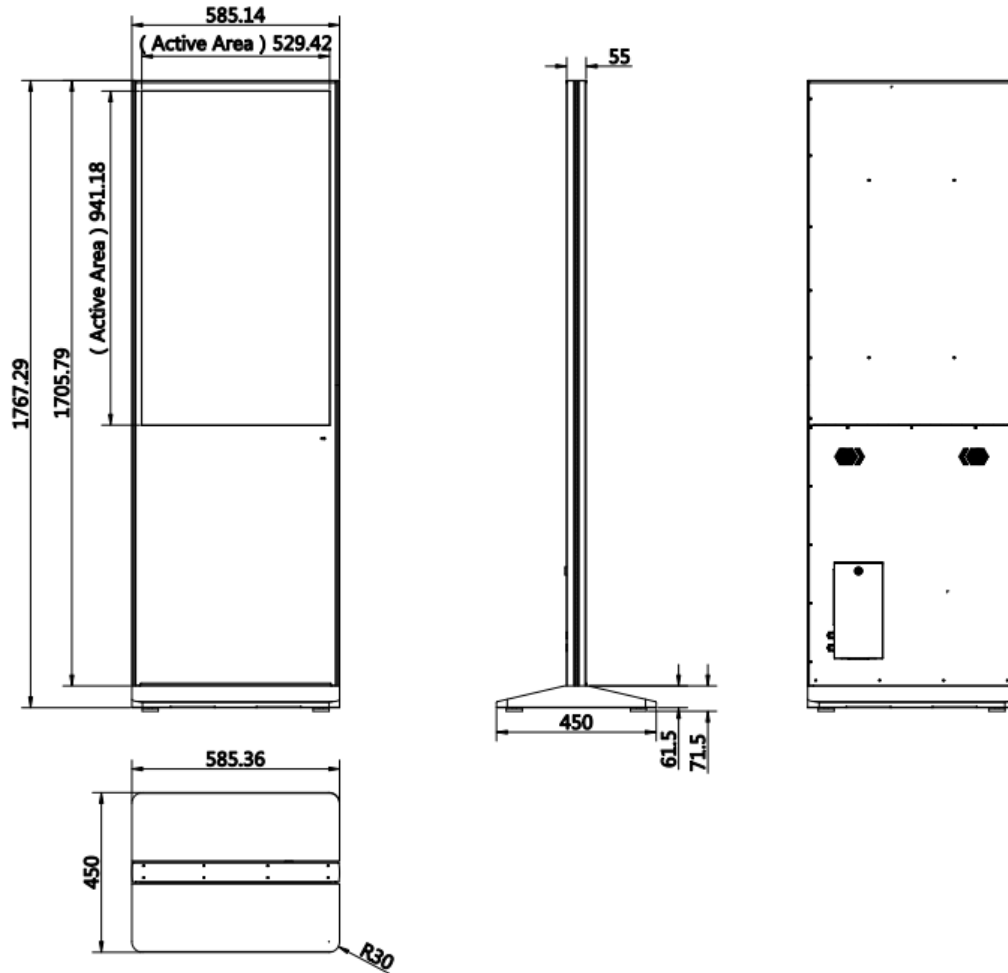

## ▪ Specification

Model		DS-D6043UL-B/S
Display	Viewing Angle	178° (H) /178° (V)
	Contrast Ratio	5000:1
	Screen Size	42.5 inch
	Active Display Area	941.184 (H) mm x 529.416 (V) mm
	Backlight	D-LED
	Pixel Pitch	0.2451(H) mm x 0.2451 (V) mm
	Resolution	3840 × 2160
	Brightness	500 cd/m <sup>2</sup>
	Color Depth	8 bit + FRC
	Response Time	6.5 ms
	Color Gamut	72% NTSC
	Reliability	7 × 24 H
	Refresh Rate	60 Hz
Built-in System	Operation System	Android 8.1.0
	Processor	Cortex-A17, 4-core, main frequency 1.6 GHz
	Memory	2 GB
	Built-in Storage	16 GB EMMC
Interface	Video & Audio Input	AUDIO IN × 1, HDMI IN × 2, VGA IN × 1
	Video & Audio Output	AUDIO OUT × 1
	Network Interface	LAN × 1, Wi-Fi
	Data Transmission Interface	USB 2.0 × 2, BT 4.2 × 1, TF card × 1
Internal Function	Loudspeaker	2 × built-in speaker, 8 Ω 5 W
Working Environment	Storage Temperature	10% to 80%
	Storage Humidity	5% to 90% RH
General	Material Type	DAT, MPG, VOB, TS, AVI, MKV, MP4, MOV, 3GP, TS, FLV, WEBM, ASF, MP1, MP2, MP3, WMA, WAV, OGG, OGA, FLAC, ACC, M4A, XMF, MXMF, RTTTL, RTX, OTA, IMY, JPG, JPEG, BMP, GIF, PNG
	Power Supply	100 to 240 VAC, 50/60 Hz
	Power Consumption	≤ 150 W
	Standby Consumption	< 0.5 W
	Working temperature	0 °C to 40 °C (32 °F to 104 °F)
	Working humidity	10% to 80% RH
	Product Dimensions (W × H × D)	Without base: 585.14 mm × 1705.79 mm × 55 mm (23.05" × 67.21" × 2.17") With base: 585.14 mm × 1767.29 mm × 450 mm (23.05" × 69.63" × 17.73")
	Package Dimensions (W × H × D)	1935 mm× 765 mm × 303 mm (76.18" × 30.12" × 11.93")
	Net weight	48.46 kg (106.84 lb.)
	Gross weight	63.46 kg (139.91 lb.)
	Packing List	Screen, Base, Key, Screw Kit, Installation Manual

▪ **Available Model**

DS-D6043UL-B/S

▪ **Dimension**

Unit: mm

**Headquarters**

No.555 Qianmo Road, Binjiang District,  
Hangzhou 310051, China  
T +86-571-8807-5998  
www.hikvision.com

Follow us on social media to get the latest product and solution information.