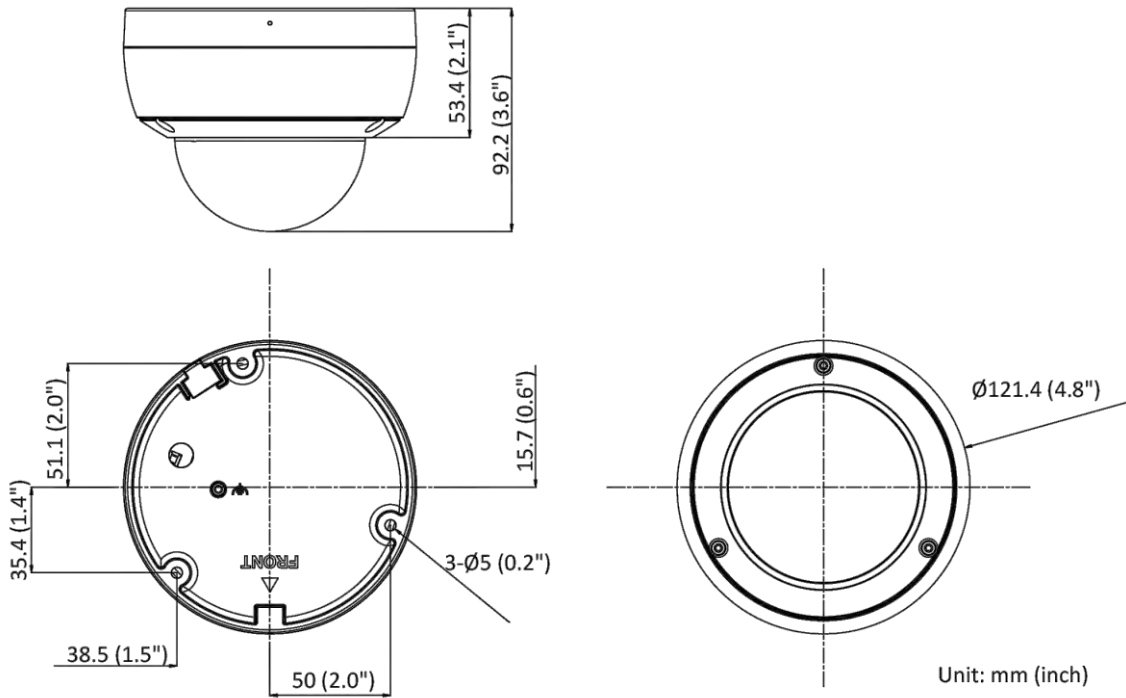

▪ **Available Model**

DS-2CD2166G2-I (2.8/4/6 mm)

DS-2CD2166G2-ISU (2.8/4/6 mm)

DS-2CD2166G2-ISU (2.8/4/6 mm) (Black)

▪ **Dimension**