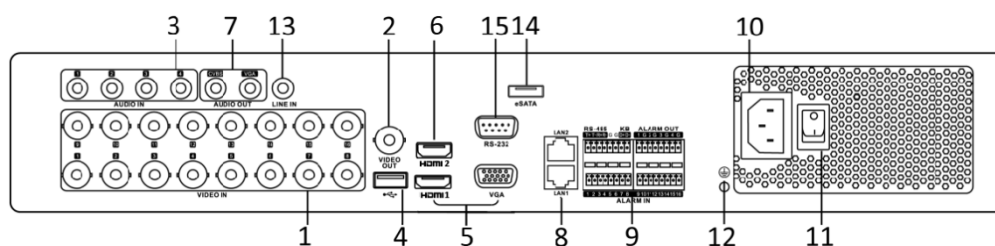

Physical Interfaces

NOTE

The rear panel of DS-7304/7308HUHI-F4/N provides 4/8 video input interfaces.

Index	Description	Index	Description
1	VIDEO IN	9	RS-485 Serial Interface, Keyboard Interface, ALARM IN and ALARM OUT
2	VIDEO OUT	10	100 to 240 VAC Power Input
3	AUDIO IN, RCA Connector	11	Power Switch
4	USB Interface	12	GND
5	HDMI1/VGA Interface	13	LINE IN
6	HDMI2 Interface	14	eSATA Interface
7	CVBS AUDIO OUT and VGA AUDIO OUT	15	RS-232 Serial Interface
8	LAN1 and LAN2 Network Interfaces		

Distributed by

Available Models

DS-7304HUHI-F4/N, DS-7308HUHI-F4/N, DS-7316HUHI-F4/N

Headquarters

No.555 Qianmo Road, Binjiang District,
Hangzhou 310051, China
T +86-571-8807-5998
overseasbusiness@hikvision.com

Hikvision USA
T +1-909-895-0400
sales.usa@hikvision.com

Hikvision Italy
T +39-0438-6902
info.it@hikvision.com

Hikvision Singapore
T +65-6684-4718
sg@hikvision.com

Hikvision Africa
T +27 (10) 0351172
sale.africa@hikvision.com

Hikvision Europe
T +31-23-55-42-770
info.eu@hikvision.com

Hikvision France
T +33(0)1-85-330-450
info.fr@hikvision.com

Hikvision Oceania
T +61-2-8599-4233
salesau@hikvision.com

Hikvision Hong Kong
T +852-2151-1761

Hikvision Middle East
T +971-4-8816086
salesme@hikvision.com

Hikvision Spain
T +34-91-737-16-55
info.es@hikvision.com

Hikvision Canada
T +1-909-895-0400
sales.usa@hikvision.com

Hikvision Russia
T +7-495-669-67-99
saleru@hikvision.com

Hikvision Poland
T +48-22-460-01-50
poland@hikvision.com

Hikvision Korea
T +82-31-731-8841
sales.korea@hikvision.com

Hikvision India
T +91-22-28469900
sales@pramahikvision.com

Hikvision UK
T +01628-902140
support.uk@hikvision.com

Hikvision Brazil
T +55 11 3318-0050
Latam.support@hikvision.com