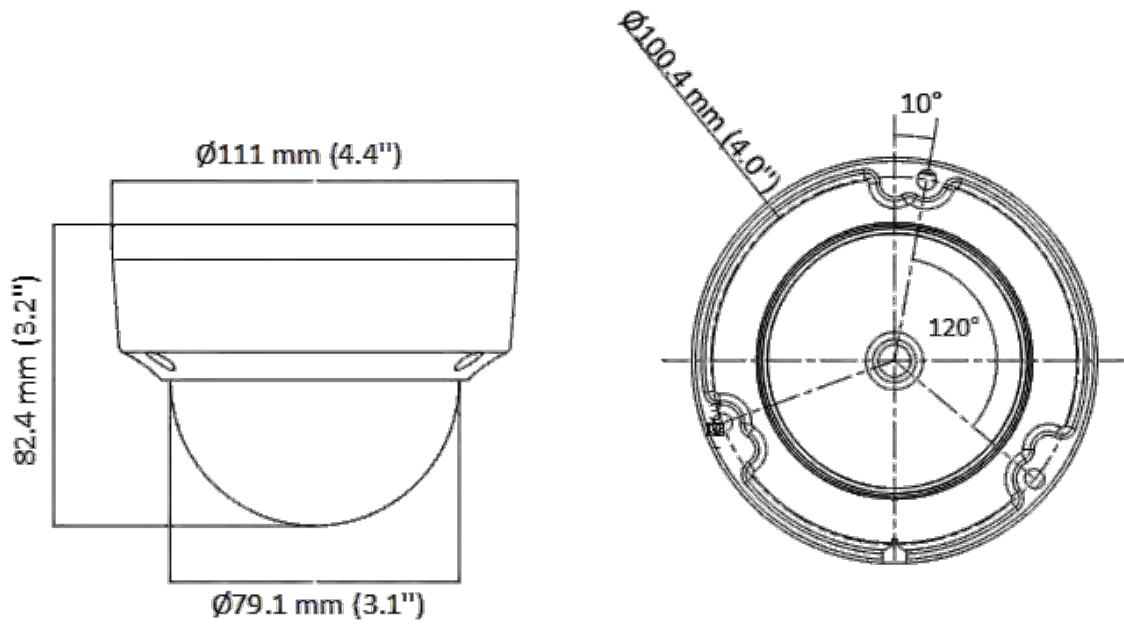

▪ Dimension

▪ Accessory

▪ Optional

DS-1258ZJ Wall mount	DS-1271ZJ-110 Pendant Mount	DS-1280ZJ-DM18 Junction box	DS-1272ZJ-110B Wall mount	DS-1259ZJ Inclined ceiling mount
DS-1272ZJ-110 Wall mount	DS-1275ZJ-SUS Vertical pole mount