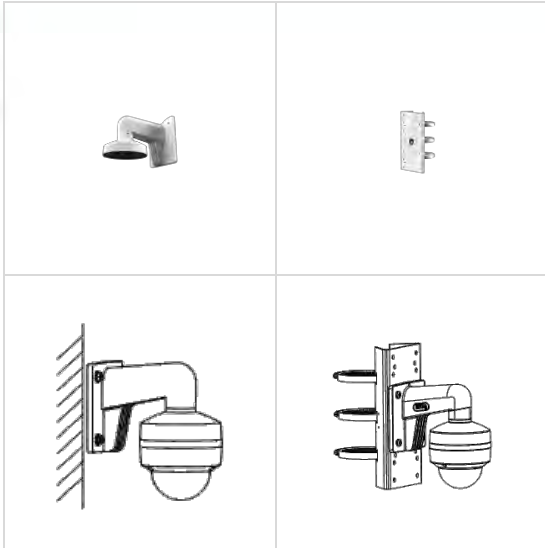

DS-2CE57H0T-VPITE(C) 5 MP Vandal-proof PoC Fixed Dome Camera

- High quality imaging with 5 MP, 2560 × 1944 resolution
- 2.8 mm and 3.6 mm fixed focal lens
- Up to 20 m IR distance for bright night imaging
- Water and dust resistant (IP67) and vandal resistant (IK10)

▪ Specification

Camera	
Image Sensor	5 MP CMOS
Max. Resolution	2560 (H) × 1944 (V)
Min. Illumination	0.01 Lux @ (F2.0, AGC ON), 0 Lux with IR
Shutter Time	PAL: 1/25 s to 1/50, 000 s NTSC: 1/30 s to 1/50, 000 s
Day & Night	ICR
Angle Adjustment	Pan: 0 to 355°, Tilt: 0 to 75°, Rotation 0 to 355°
Signal System	PAL/NTSC
Lens	
Lens Type	2.8 mm and 3.6 mm fixed focal lens
Focal Length & FOV	2.8 mm, horizontal FOV: 85°, vertical FOV: 63°, diagonal FOV: 110° 3.6 mm, horizontal FOV: 80°, vertical FOV: 63°, diagonal FOV: 105°
Lens Mount	M12
Image	
Image Parameters Switch	STD/HIGH-SAT
Image Settings	Brightness, Sharpness, Smart IR
Frame Rate	5 M @ 20 fps, 4 M @ 30 fps, 4 M @ 25 fps, 1080P @ 30 fps, 1080P @ 25 fps
Day/Night Mode	Auto/Color/BW (Black and White)
Wide Dynamic Range (WDR)	Digital WDR
Image Enhancement	DWDR, BLC, HLC, Global
Noise Reduction	2D DNR
White Balance	Auto/Manual
AGC	Yes
Interface	
Video Output	1 HD analog output
General	
Material	Metal
Dimension	82.4 mm × Ø111 mm (3.2" × Ø4.4")
Weight	Approx. 440 g (0.97 lb.)
Operating Condition	-40 °C to 60 °C (-40 °F to 140 °F), humidity: 90% or less (non-condensation)
Communication	HIKVISION-C
Language	English
Power Supply	12 VDC ±25%/PoC.af <i>*You are recommended to use one power adapter for one camera, and use 2-pin power supply for long-distance power supply.</i>
Consumption	Max. 2.6 W
IR Range	Up to 20 m
Approval	
Protection	IP67, IK10

▪ Available Model

DS-2CE57HOT-VPITE(C)

▪ Dimension

▪ Accessory

▪ Optional

DS-1258ZJ Wall mount	DS-1271ZJ-110 Pendant Mount	DS-1280ZJ-DM18 Junction box	DS-1272ZJ-110B Wall mount	DS-1259ZJ Inclined ceiling mount
DS-1272ZJ-110 Wall mount	DS-1275ZJ-SUS Vertical pole mount			