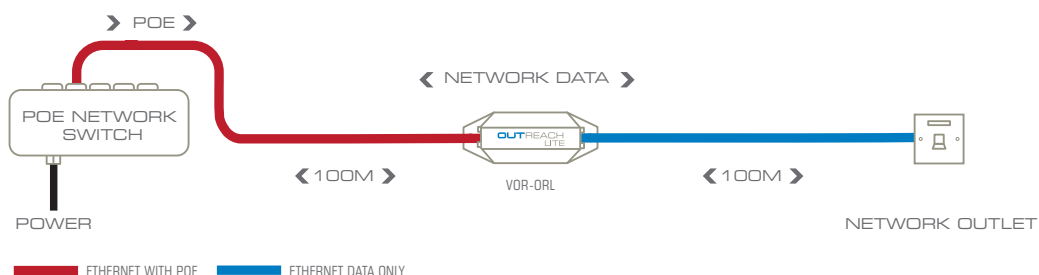

another network device can be achieved by fitting two OUTREACH Maxes at 100 metre intervals along the cable, followed by an OUTREACH Lite.

Unrestricted network connections up to 2.2 kilometres (1.4 miles) are possible, depending on configuration and POE source. See the OUTREACH MAX XT datasheet, or read Veracity's "Long Range Ethernet Extension" white paper.

## No restrictions

Because OUTREACH Max and OUTREACH Lite simply restore the network connection every 100 metres, the full (200Mbit/s) bandwidth of 100BASE-T Ethernet is maintained across the entire link. This maximises performance and transparency, with no risk of a reduced or unpredictable bandwidth, even at distances of several hundred metres or more.

Diagram 1. OUTREACH Lite is powered by POE, so it can double Ethernet range without requiring a local power outlet.

## Combine Veracity IP transmission products for the solution you need

Diagram 2. If POE is not already available, it can easily be added using Veracity's OUTSOURCE injector.

Diagram 3. OUTREACH Max extends POE as well, so it can be used in combination with OUTREACH Lite for even greater extension range.