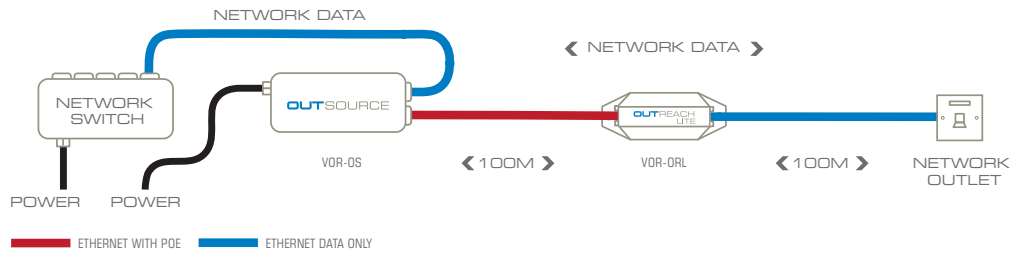

Diagram 1. OUTREACH Lite is powered by POE, so it can double Ethernet range without requiring a local power outlet.

## Combine Veracity IP transmission products for the solution you need

Diagram 2. If POE is not already available, it can easily be added using Veracity's OUTSOURCE injector.

Diagram 3. OUTREACH Max extends POE as well, so it can be used in combination with OUTREACH Lite for even greater extension range.

## Which type of OUTREACH do I need ?

Choosing between OUTREACH Max and OUTREACH Lite is straightforward:

If only Ethernet extension is required, use OUTREACH Lite

OUTREACH Lite extends Ethernet only and does not forward POE.