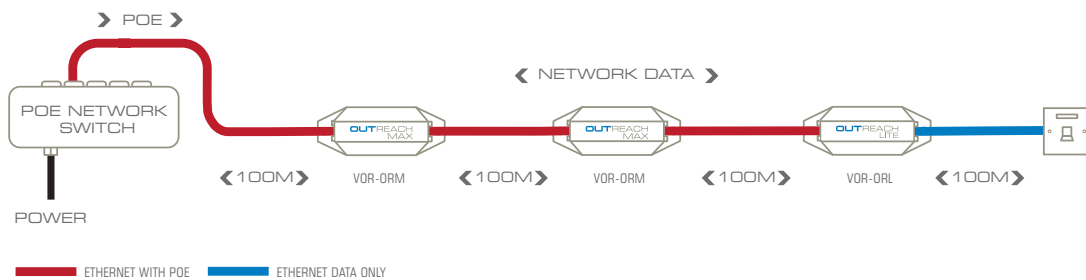

Diagram 1. OUTREACH Lite is powered by POE, so it can double Ethernet range without requiring a local power outlet.

## Combine Veracity IP transmission products for the solution you need

Diagram 2. If POE is not already available, it can easily be added using Veracity's OUTSOURCE injector.

Diagram 3. OUTREACH Max extends POE as well, so it can be used in combination with OUTREACH Lite for even greater extension range.

## Which type of OUTREACH do I need ?

Choosing between OUTREACH Max and OUTREACH Lite is straightforward:

If only Ethernet extension is required, use OUTREACH Lite

OUTREACH Lite extends Ethernet only and does not forward POE.