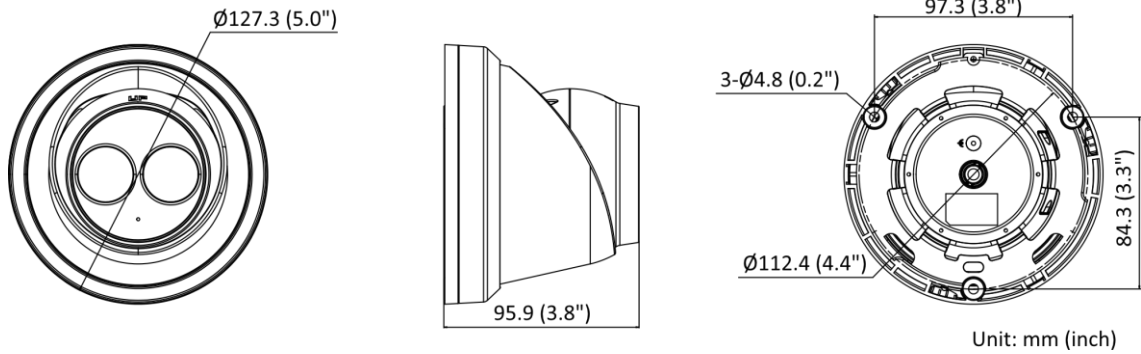

▪ **Dimension**

▪ **Accessory**

▪ **Optional**

DS-1276ZJ-SUS Corner Mount	DS-1281ZJ-M Inclined Ceiling Mount	DS-1280ZJ-DM8 Junction Box	DS-1273ZJ-130-TRL Wall Mount	DS-1275ZJ-SUS Vertical Pole Mount
DS-1273ZJ-130B-TRL Wall Mount	DS-1271ZJ-130-T RL Pendant Mount