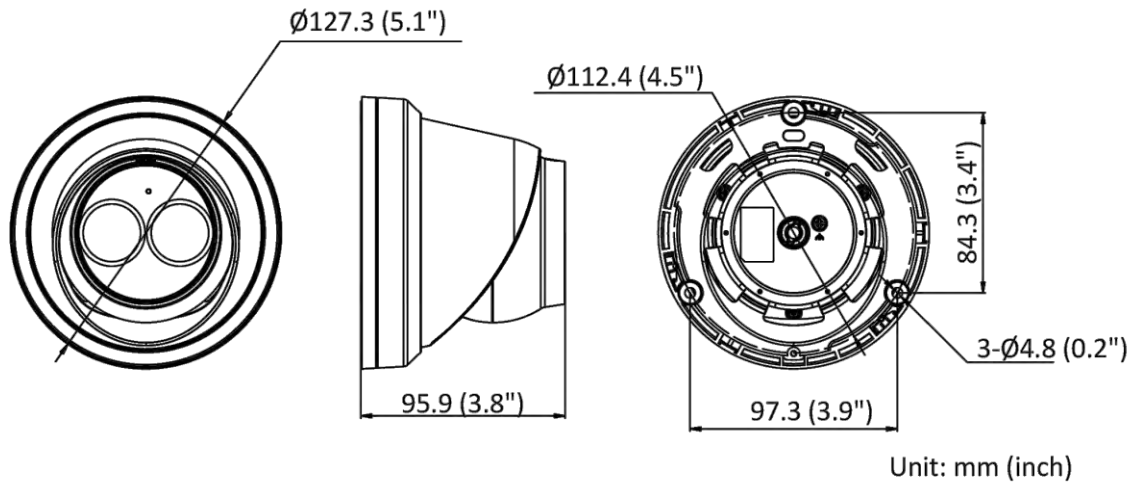

▪ **Dimension**

▪ **Accessory**

▪ **Optional**

DS-1271ZJ-130-TRL Pendant Mount	DS-1276ZJ-SUS (Black) Corner Mount	DS-1281ZJ-M (Black) Inclined Ceiling Mount	DS-1275ZJ-SUS Vertical Pole Mount	DS-1271ZJ-130-TRL (Black) Pendant Mount
DS-1280ZJ-DM8 (Black) Junction Box	DS-1281ZJ-M Inclined ceiling mount	DS-1273ZJ-130B-TRL Wall mount	DS-1276ZJ-SUS Corner mount	DS-1275ZJ-SUS (Black) Vertical Pole Mount
DS-1273ZJ-130-TRL (Black) Wall Mount	DS-1280ZJ-DM8 Junction box	DS-1273ZJ-130-TRL Wall mount