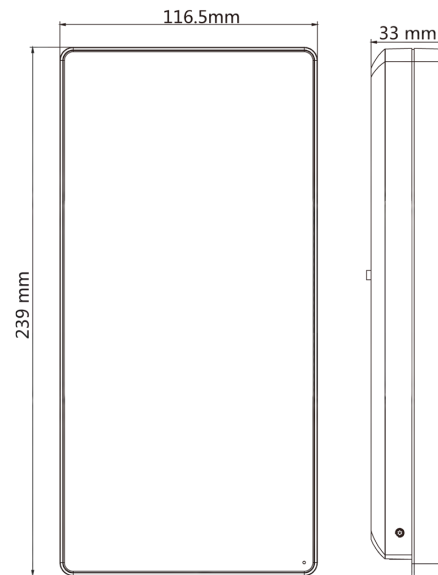

Without Fingerprint Module

Accessory