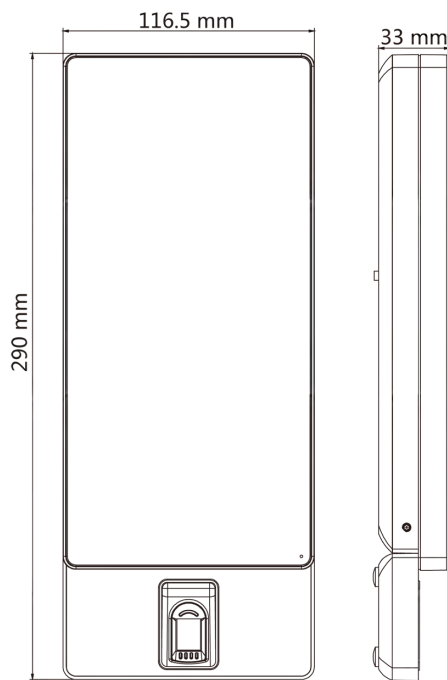

Model	DS-K1T671M	DS-K1T671MF
Working temperature	-30 °C to +60 °C (-22 °F to +140 °F)	
Working humidity	0 to 90% (No condensing)	
Protection level	IP65	
Tamper	Support	

* Exposing the equipment to direct sun light, low ventilation or heat source such as heater or radiator is forbidden (ignorance can cause fire danger).

* For device with fingerprint module, we suggest that do not install the device outdoors.

Dimensions

With Fingerprint Module