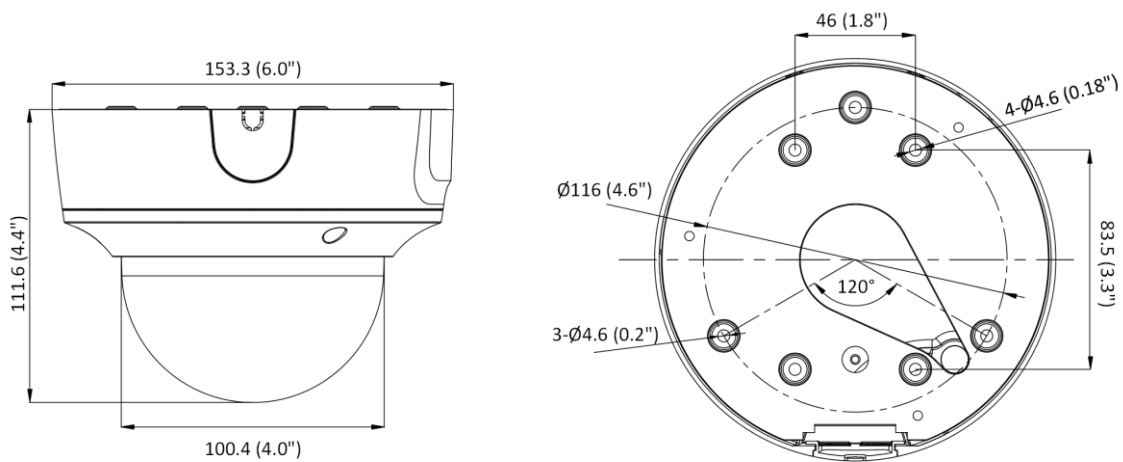

Camera Weight	Approx. 875 g (1.9 lb.)
With Package Weight	Approx. 1456 g (4.2 lb.)
Approval	
EMC	FCC SDoC (47 CFR Part 15, Subpart B); CE-EMC (EN 55032: 2015, EN 61000-3-2: 2014, EN 61000-3-3: 2013, EN 50130-4: 2011 +A1: 2014); IC VoC (ICES-003: Issue 6, 2016); KC (KN 32: 2015, KN 35: 2015)
Safety	UL (UL 60950-1); CB (IEC 60950-1:2005 + Am 1:2009 + Am 2:2013, IEC 62368-1:2014); CE-LVD (EN 60950-1:2005 + Am 1:2009 + Am 2:2013, IEC 62368-1:2014); BIS (IS 13252(Part 1):2010+A1:2013+A2:2015)
Environment	CE-RoHS (2011/65/EU); WEEE (2012/19/EU); Reach (Regulation (EC) No 1907/2006)
Protection	IP67 (IEC 60529-2013), IK10 (IEC 62262:2002)

▪ **Available Model**

DS-2CD3786G2T-IZS (2.7 to 13.5 mm, 7 to 35 mm)

▪ **Dimension**

Unit: mm (inch)