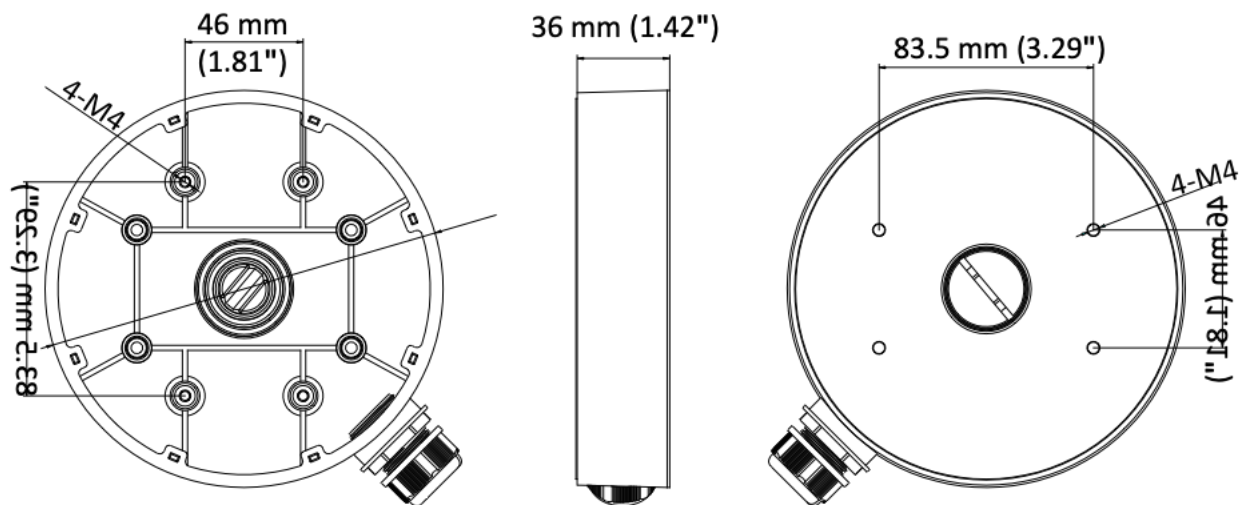

### Junction Box

#### Dimension

#### Parameter

Parameters: DS-1280ZJ-DM55

Junction Box

Appearance: Hikvision White

Material: Aluminum Alloy

Dimension:  $\Phi$  155 mm  $\times$  36 mm ( $\Phi$  6.1"  $\times$  1.42")

Weight: 300 g (0.66 lb.)

#### Notes

- The mount should be installed on the flat surface.
- Waterproof rubber is necessary for the outdoor application.
- The wall must be capable of supporting at least 3 times as much as the total weight of the camera, and the junction box.
- The maximum load capacity of the junction box is 2 kg (4.4 lb.).