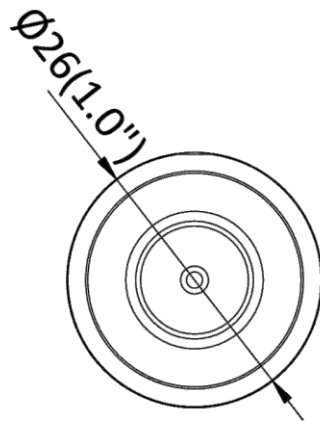

Dimension	Main body: 77.5 mm × 69 mm × 26 mm (3.1" × 2.7" × 1.0") L10: Ø26 mm × 40 mm (Ø1.0" × 1.6") L20: 37 mm × 26 mm × 25 mm (1.5" × 1.0" × 1.0") L30: Ø26 mm × 50 mm (Ø1.0" × 2.0")
Package Dimension	Kit/Main body: 254 mm × 164 mm × 130 mm (10" × 6.5" × 5.1") Camera: 219 mm × 139 mm × 100 mm (8.6" × 5.5" × 3.9")
Weight	Main body: approx. 90 g (0.2 lb.) Camera: approx. 90 g (0.2 lb.)
With Package Weight	Main body: approx. 456 g (1.0 lb.) Package (with 8 m cable): approx. 991 g (2.2 lb.) Package (with 2 m cable): approx. 776 g (1.7 lb.) Camera (with 8 m cable): approx. 676 g (1.5 lb.) Camera (with 2 m cable): approx. 451 g (1.0 lb.)
Storage Conditions	-30 °C to 60 °C (-22 °F to 140 °F). Humidity 95% or less (non-condensing)
Startup and Operating Conditions	-30 °C to 60 °C (-22 °F to 140 °F). Humidity 95% or less (non-condensing)
Language	18 languages: English, Traditional Chinese, Russian, Turkish, Japanese, Korean, Thai, Vietnamese, Estonian, Bulgarian, Hungarian, Czech, Slovak, French, Italian, German, Spanish, Portuguese
General Function	One-key reset, heartbeat, mirror, password protection, privacy mask, rotate, watermark, IP address filter
Length of Lens Cable	2 m (6.6 ft.) and 8 m (26.2 ft.) optional
<b>Approval</b>	
EMC	FCC (47 CFR Part 15, Subpart B); CE-EMC (EN 55032: 2015, EN 61000-3-2:2019, EEN 61000-3-3:2013+A1:2019, EN 50130-4: 2011+A1: 2014); RCM (AS/NZS CISPR 32: 2015); IC (ICES-003: Issue 7); KC (KN 32: 2015, KN 35: 2015)
Safety	UL (UL 62368-1); CB (IEC 62368-1:2014+A11); CE-LVD (EN 62368-1:2014/A11:2017); BIS (IS 13252(Part 1):2010/ IEC 60950-1 : 2005); LOA (IEC/EN 60950-1)
Environment	CE-RoHS (2011/65/EU); WEEE (2012/19/EU); Reach (Regulation (EC) No 1907/2006)

#### ▪ Available Model

- DS-2CD6425G1-10(3.7mm) 2/8 m
- DS-2CD6425G1-20(2.8/3.7 mm) 2/8 m
- DS-2CD6425G1-30(2.8/4 mm) 2/8 m
- DS-2CD6425G1-C1

### ▪ Dimension

L10:

L20:

L30:

Main Body:

Main Body with Bracket:

Unit: mm (inch)

Distributed by