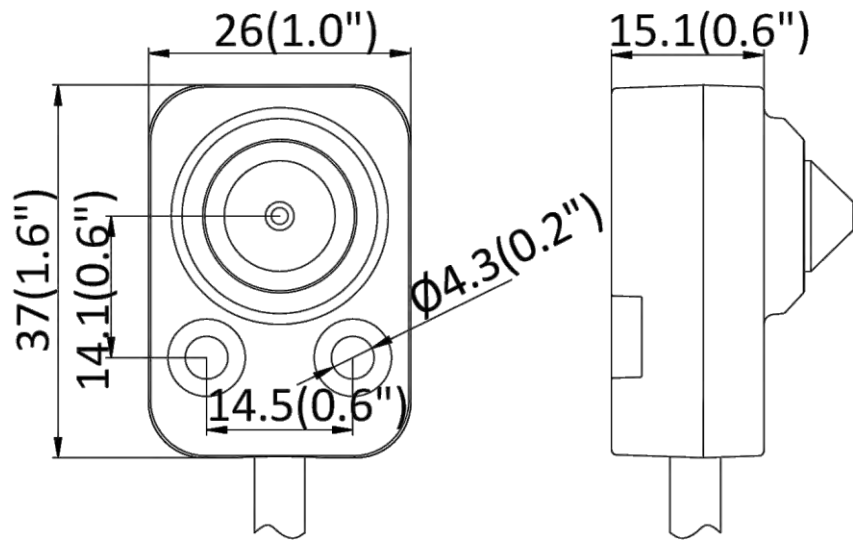

Dimension	Main body: 77.5 mm × 69 mm × 26 mm (3.1" × 2.7" × 1.0") L10: Ø26 mm × 40 mm (Ø1.0" × 1.6") L20: 37 mm × 26 mm × 25 mm (1.5" × 1.0" × 1.0") L30: Ø26 mm × 50 mm (Ø1.0" × 2.0")
Package Dimension	Kit/Main body: 254 mm × 164 mm × 130 mm (10" × 6.5" × 5.1") Camera: 219 mm × 139 mm × 100 mm (8.6" × 5.5" × 3.9")
Weight	Main body: approx. 90 g (0.2 lb.) Camera: approx. 90 g (0.2 lb.)
With Package Weight	Main body: approx. 456 g (1.0 lb.) Package (with 8 m cable): approx. 991 g (2.2 lb.) Package (with 2 m cable): approx. 776 g (1.7 lb.) Camera (with 8 m cable): approx. 676 g (1.5 lb.) Camera (with 2 m cable): approx. 451 g (1.0 lb.)
Storage Conditions	-30 °C to 60 °C (-22 °F to 140 °F). Humidity 95% or less (non-condensing)
Startup and Operating Conditions	-30 °C to 60 °C (-22 °F to 140 °F). Humidity 95% or less (non-condensing)
Language	18 languages: English, Traditional Chinese, Russian, Turkish, Japanese, Korean, Thai, Vietnamese, Estonian, Bulgarian, Hungarian, Czech, Slovak, French, Italian, German, Spanish, Portuguese
General Function	One-key reset, heartbeat, mirror, password protection, privacy mask, rotate, watermark, IP address filter
Length of Lens Cable	2 m (6.6 ft.) and 8 m (26.2 ft.) optional
<b>Approval</b>	
EMC	FCC (47 CFR Part 15, Subpart B); CE-EMC (EN 55032: 2015, EN 61000-3-2:2019, EEN 61000-3-3:2013+A1:2019, EN 50130-4: 2011+A1: 2014); RCM (AS/NZS CISPR 32: 2015); IC (ICES-003: Issue 7); KC (KN 32: 2015, KN 35: 2015)
Safety	UL (UL 62368-1); CB (IEC 62368-1:2014+A11); CE-LVD (EN 62368-1:2014/A11:2017); BIS (IS 13252(Part 1):2010/ IEC 60950-1 : 2005); LOA (IEC/EN 60950-1)
Environment	CE-RoHS (2011/65/EU); WEEE (2012/19/EU); Reach (Regulation (EC) No 1907/2006)

#### ▪ Available Model

- DS-2CD6425G1-10(3.7mm) 2/8 m
- DS-2CD6425G1-20(2.8/3.7 mm) 2/8 m
- DS-2CD6425G1-30(2.8/4 mm) 2/8 m
- DS-2CD6425G1-C1

### ▪ Dimension

L10:

L20:

L30:

Main Body:

Main Body with Bracket:

Unit: mm (inch)

Distributed by