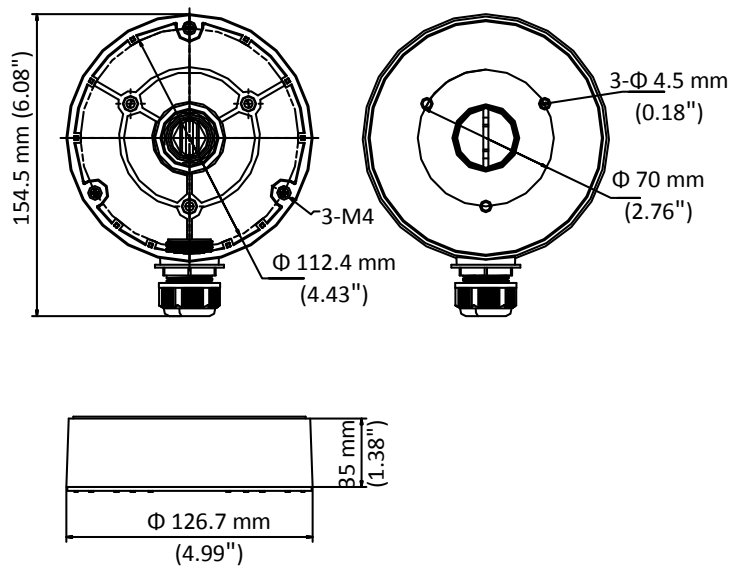

## DS-1280ZJ-DM8-Black

Junction Box for Dome Camera

### Feature

- Aluminum alloy material with surface spray treatment
- With side inlet(s) and bottom inlet(s)
- With interchangeable bottom waterproof cover and side gland nut
- Adopts waterproof design

### Dimension

### Parameter

|            |                                   |
|------------|-----------------------------------|
| Model      | DS-1280ZJ-DM8-Black               |
| Parameters | Junction Box for Dome Camera      |
| Appearance | Hikvision Black                   |
| Material   | Aluminum Alloy                    |
| Dimension  | Φ126.7 mm × 35 mm (4.99" × 1.38") |
| Weight     | Approx. 210 g (0.46 lb.)          |