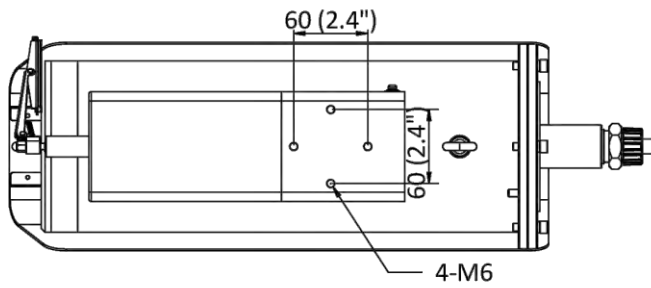

▪ **Dimension**

Unit: mm (inch)

▪ **Accessory**

▪ **Optional**

DS-2780ZJ-X/316L(OS) Explosion-Proof Terminal Box	DS-1707ZJ-Y-AC(OS) Wall Mount
	

Distributed by

**HIKVISION****Headquarters**

No.555 Qianmo Road, Binjiang District,
Hangzhou 310051, China
T +86-571-8807-5998
overseasbusiness@hikvision.com