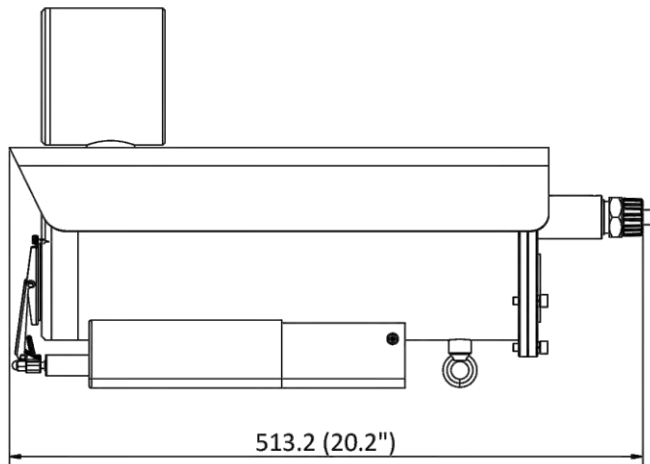

▪ **Dimension**

Unit: mm (inch)

▪ **Accessory**

▪ **Optional**

DS-2780ZJ-X/316L(OS) Explosion-Proof Terminal Box	DS-1707ZJ-Y-AC(OS) Wall Mount
	

Distributed by

**HIKVISION****Headquarters**

No.555 Qianmo Road, Binjiang District,
Hangzhou 310051, China
T +86-571-8807-5998
overseasbusiness@hikvision.com