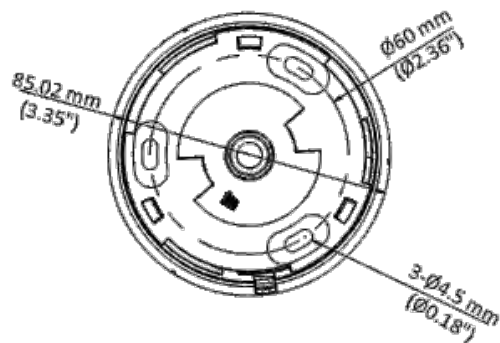

▪ **Available Model**

DS-2CE76D0T-LPFS

▪ **Dimension**

▪ **Accessory**

▪ **Optional**

DS-1272ZJ-110-TRS Wall mount	DS-1275ZJ-SUS Vertical pole mount	DS-1276ZJ-SUS Corner mount	DS-1280ZJ-XS Junction box