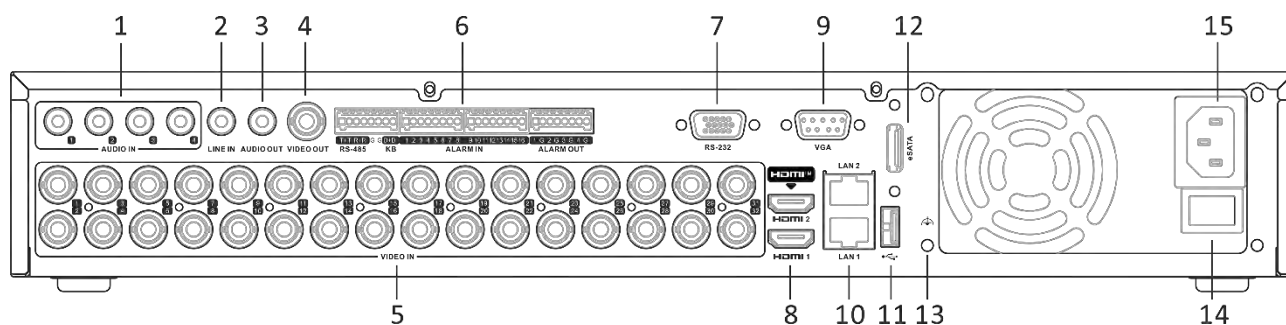

Physical Interface

No.	Description	No.	Description
1	Audio in	9	VGA interface
2	Line in	10	LAN1 and LAN2 interfaces
3	Audio out	11	USB interface
4	Video out	12	eSATA interface
5	Video in	13	GND
6	Alarm out, alarm in, RS-485, and keyboard	14	Power switch
7	RS-232 interface	15	Power supply
8	HDMI1 and HDMI2 interfaces		

Available Model

iDS-7332HQHI-M4/S

Headquarters

No.555 Qianmo Road, Binjiang District,
Hangzhou 310051, China
T +86-571-8807-5998
www.hikvision.com

Follow us on social media to get the latest product and solution information.