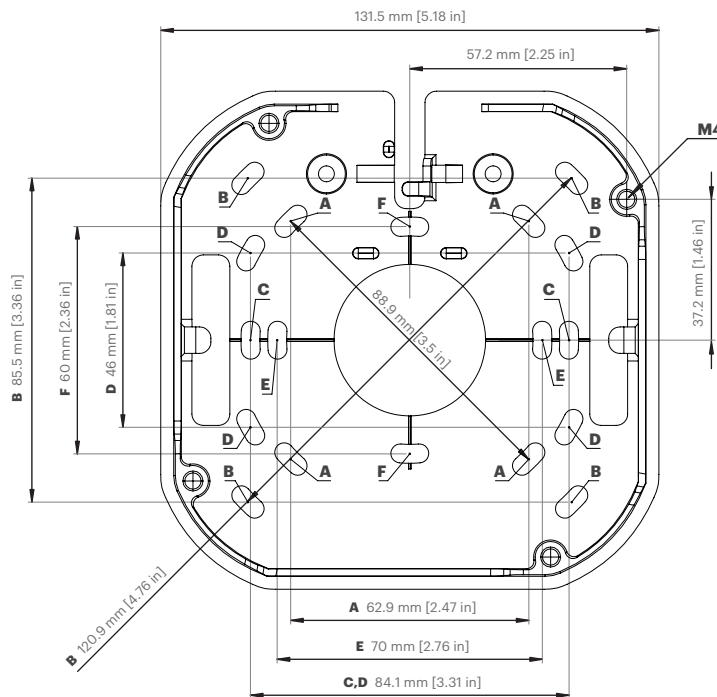

Ingress protection

IP66 (IEC/EN 60529)

Temperature

Operating: -40°C to +50°C

Storage: -40°C to +60°C

Physical characteristics

Dimensions: 152x152x96mm

Weight: 1.2 kg

Body: Aluminum

EMC

EN 55032, EN 61000-3-2/-3, EN 55024, EN 55035, EN 61000-6-1/-3, EN61000-6-2/-4, FCC Part 15B, ICES-003 Issue 6

Safety

IEC60950-1, IEC62368-1, IEC60950-22, UL/CSA60950-1, UL/CSA 62368-1, UL E164374, NOM-019, IEC62471(IR LED)

Technical drawings

Dome, side view

Scale 1:2

Mounting bracket, top view

Scale 1:2

	Designation	Dimension (mm)	Dimension (inch)
A	Octagon	62.9 x 62.9 (88.9 diagonal)	2.47 x 2.47 (3.50 diagonal)
B	4" Square Box	85.5 x 85.5 (120.9 diagonal)	3.36 x 3.36 (4.76 diagonal)
C	Single Gang	84.1	3.31
D	Double Gang	84.1 x 46	3.31 x 1.81
E	EU Ceiling Box	70	2.76
F	EU Outlet Box	60	2.36