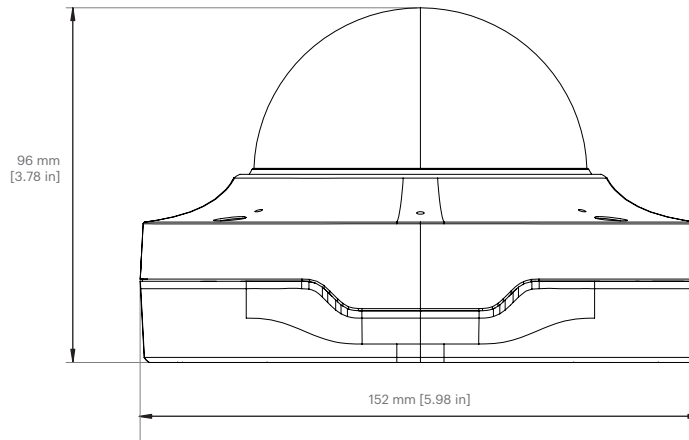

Technical drawings

Dome, side view

Scale 1:2

Mounting bracket, top view

Scale 1:2

	Designation	Dimension (mm)	Dimension (inch)
A	Octagon	62.9 x 62.9 (88.9 diagonal)	2.47 x 2.47 (3.50 diagonal)
B	4" Square Box	85.5 x 85.5 (120.9 diagonal)	3.36 x 3.36 (4.76 diagonal)
C	Single Gang	84.1	3.31
D	Double Gang	84.1 x 46	3.31 x 1.81
E	EU Ceiling Box	70	2.76
F	EU Outlet Box	60	2.36