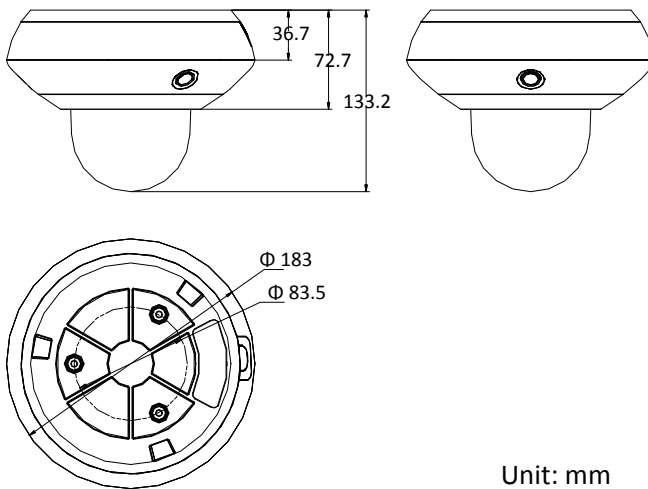

## Specification

Panoramic Camera	
Image Sensor	Three 1/2.8" progressive scan CMOS
Min. Illumination	Color: 0.05 Lux @(F2.0, AGC ON) B/W: 0.01 Lux @(F2.0, AGC ON) 0 Lux with IR
Shutter Time	50 Hz: 1/1 s to 1/30,000 s 60 Hz: 1/1 s to 1/30,000 s
Day & Night	IR Cut Filter
Gain	Auto/Manual
WDR	Digital WDR
Smart Image Enhancement	HLC/BLC/3D DNR/Defog/Regional Exposure
White Balance	Auto/Manual/ATW (Auto-Tracking White Balance)/Indoor/Outdoor/Fluorescent Lamp/Sodium Lamp
Privacy Mask	4 × 3 programmable privacy masks
Focal Length	2 mm
Aperture Range	F2.0
FOV	Horizontal field of view: 128.5° × 3 Vertical field of view: 75.7° Diagonal field of view: 144°
PTZ Camera	
Image Sensor	1/2.8" progressive scan CMOS
Min. Illumination	Color: 0.05 Lux @(F2.0, AGC ON) B/W: 0.01 Lux @(F2.0, AGC ON) 0 Lux with IR
Shutter Time	50 Hz: 1/1 s to 1/30,000 s 60 Hz: 1/1 s to 1/30,000 s
Day & Night	IR Cut Filter
Gain	Auto/Manual
WDR	Digital WDR
Smart Image Enhancement	HLC/BLC/3D DNR/Defog/Regional Exposure/Regional Focus
White Balance	Auto/Manual/ATW (Auto-Tracking White Balance)/Indoor/Outdoor/Fluorescent Lamp/Sodium Lamp
Privacy Mask	8 programmable privacy masks
Digital Zoom	8×
Focus Mode	Semi-automatic/Manual
Focal Length	2.8 mm to 12 mm, 4× optical zoom
Zoom Speed	Approx.5.4 s (optical, wide - tele)
FOV	Horizontal field of view: 120° to 56.6° (wide - tele) Vertical field of view: 61.8° to 31.7° (wide - tele) Diagonal field of view: 149° to 65° (wide - tele)
Min. Working Distance	10 mm to 1500 mm (wide - tele)
Aperture Range	F2.0 to F2.4
Pan and Tilt Range	Pan: 0° to 350°; Tilt: 0° to 90°
Pan and Tilt Speed	Pan speed: 0.1°/s to 30°/s (configurable), preset speed: 30°/s Tilt speed: 0.1°/s to 30°/s (configurable), preset speed: 30°/s
Proportional Zoom	Support
Preset Number	300
Power-off Memory	Support
PTZ Status Display	Support
Preset Freezing	Support
Scheduled Task	Preset/Dome Reboot/Dome Adjust

## Dimensions

Unit: mm