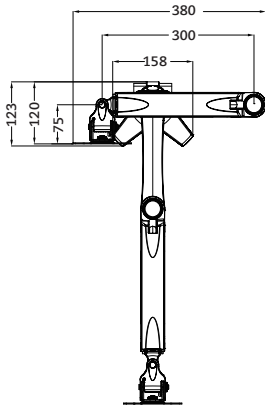

DMC-01

Allow any viewing angle and maximise space utilisation with the AG Neovo DMC-01 interactive desk clamped arm.

More than swivel, tilt, height adjustment as well as rotation, the innovative DMC-01 desk mount is equipped with a flexible arm with two joints for optimum viewing and great ergonomic comfort. Compatible with VESA standard, the DMC-01 accommodates displays weighing up to 10 kg and perfectly suits home, office and especially multi-user environments.

- > Streamlined and durable design
- > Easily reposition display to meet ergonomic needs
- > Compatible with VESA standard (75 x 75mm and 100 x 100mm)
- > Swivel left and right for 180°
- > Wide tilt range for up and down
- > Height adjustment up to 31.5 cm
- > Rotate for 360°
- > 360° of swing arm allows more viewing angles and extends display up to 62 cm
- > Smart cable management and clamp base free up space
- > Weight capacity: 10 kg (22 lbs)

Specifications

Mounting	VESA Standard	75 x 75 mm / 100 x 100 mm
Loading	Weight Capacity	10 kg (22.0 lbs)
Adjustment (Mounting Bracket)	Rotate	360°
	Swivel	- 90° ~ + 90°
	Tilt	- 20° ~ + 90°
Adjustment (Arm)	Lift	31.5 cm of increment (-30° ~ 65°)
	Swivel	360°
Exterior	Material	Steel, Aluminium alloy, Plastic
	Colour	Black & Silver
Dimensions	Net (W x H x D)	620 x 656 x 158 mm (24.4" x 25.8" x 6.2")
	Packaging (W x H x D)	645 x 143 x 218 mm (25.4" x 5.6" x 8.6")
Weight	Net Weight	3.8 kg (8.4 lbs)
	Gross Weight	3.9 kg (8.6 lbs)
Packing	1 Carton	4 sets
	1 Pallet	72 sets