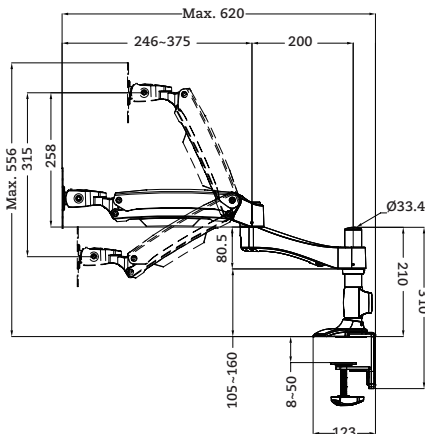

DMC-01

Allow any viewing angle and maximise space utilisation with the AG Neovo DMC-01 interactive desk clamped arm.

More than swivel, tilt, height adjustment as well as rotation, the innovative DMC-01 desk mount is equipped with a flexible arm with two joints for optimum viewing and great ergonomic comfort. Compatible with VESA standard, the DMC-01 accommodates displays weighing up to 10 kg and perfectly suits home, office and especially multi-user environments.

- > Streamlined and durable design
- > Easily reposition display to meet ergonomic needs
- > Compatible with VESA standard (75 x 75mm and 100 x 100mm)
- > Swivel left and right for 180°
- > Wide tilt range for up and down
- > Height adjustment up to 31.5 cm
- > Rotate for 360°
- > 360° of swing arm allows more viewing angles and extends display up to 62 cm
- > Smart cable management and clamp base free up space
- > Weight capacity: 10 kg (22 lbs)

Specifications

Mounting	VESA Standard	75 x 75 mm / 100 x 100 mm
Loading	Weight Capacity	10 kg (22.0 lbs)
Adjustment (Mounting Bracket)	Rotate	360°
	Swivel	- 90° ~ + 90°
	Tilt	- 20° ~ + 90°
Adjustment (Arm)	Lift	31.5 cm of increment (-30° ~ 65°)
	Swivel	360°
Exterior	Material	Steel, Aluminium alloy, Plastic
	Colour	Black & Silver
Dimensions	Net (W x H x D)	620 x 656 x 158 mm (24.4" x 25.8" x 6.2")
	Packaging (W x H x D)	645 x 143 x 218 mm (25.4" x 5.6" x 8.6")
Weight	Net Weight	3.8 kg (8.4 lbs)
	Gross Weight	3.9 kg (8.6 lbs)
Packing	1 Carton	4 sets
	1 Pallet	72 sets