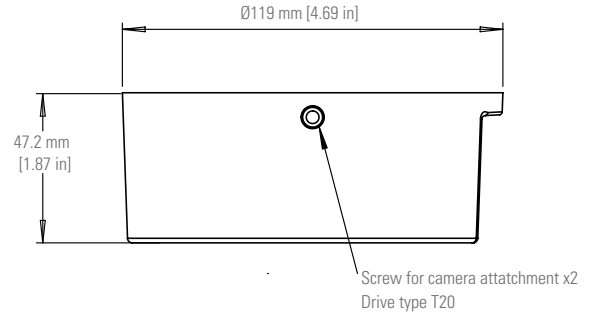

#### DIMENSIONS

120 x 120 x 47 mm

#### BOX DIMENSIONS

185 x 172 x 78 mm

# TECHNICAL DRAWINGS

DESIGNATION	DIMENSION (MM)	DIMENSION (INCH)	USAGE
A	Wall Mount 62.86 x 62.86 (88.9 diagonal)	4.33 x 4.33	Avigilon Ava mounts, small screws
B	4" Square Box 42.3 x 71.2	1.67 x 2.8	Large screws & anchors