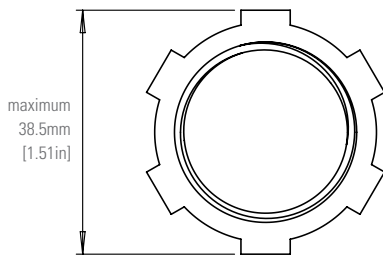

Compatible locknuts: