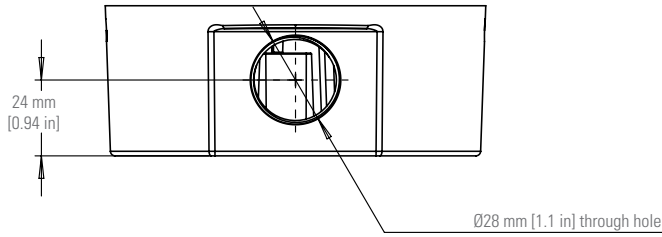

#### DIMENSIONS

120 x 120 x 47 mm

#### BOX DIMENSIONS

185 x 172 x 78 mm

#### BOX WEIGHT

650 g

# TECHNICAL DRAWINGS

DESIGNATION	DIMENSION (MM)	DIMENSION (INCH)	USAGE
A	Wall Mount 62.86 x 62.86 (88.9 diagonal)	4.33 x 4.33	Avigilon Ava mounts, small screws
B	4" Square Box 42.3 x 71.2	1.67 x 2.8	Large screws & anchors