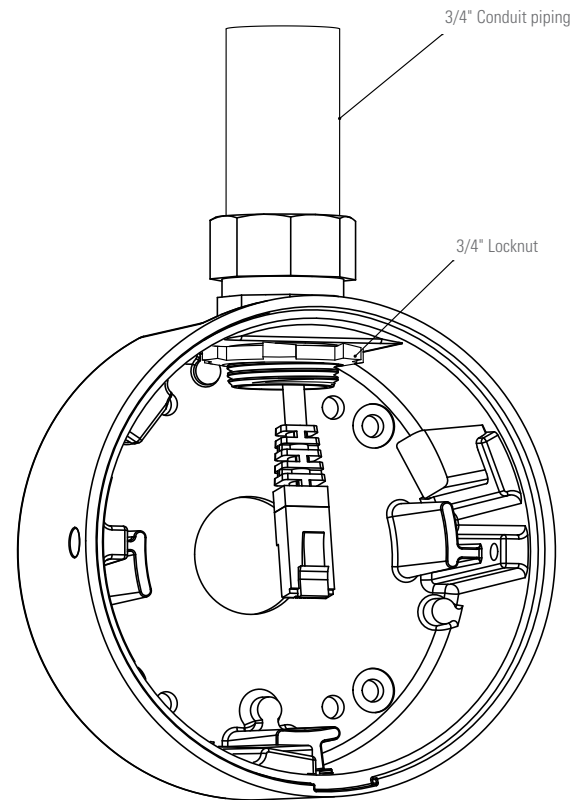

Compatible locknuts: