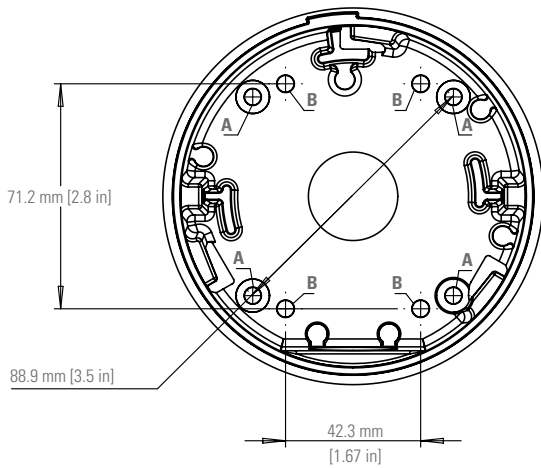

#### DIMENSIONS

120 x 120 x 47 mm

#### BOX DIMENSIONS

185 x 172 x 78 mm

# TECHNICAL DRAWINGS

DESIGNATION	DIMENSION (MM)	DIMENSION (INCH)	USAGE
A	Wall Mount 62.86 x 62.86 (88.9 diagonal)	4.33 x 4.33	Avigilon Ava mounts, small screws
B	4" Square Box 42.3 x 71.2	1.67 x 2.8	Large screws & anchors