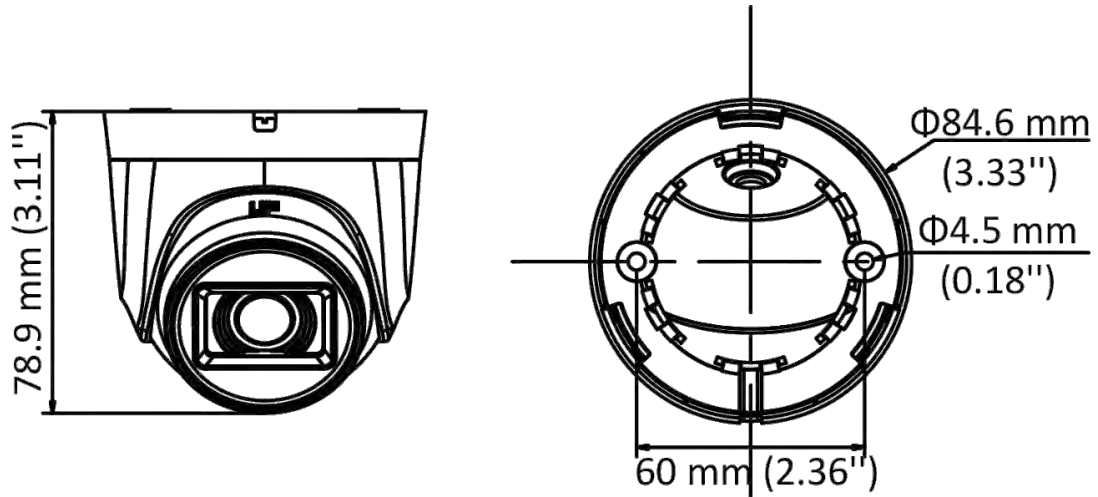

DS-2CE76D0T-ITPF (C) 2 MP Camera

- 2 MP, 1920 × 1080 resolution
- 2.8 mm, 3.6 mm, 6 mm fixed focal lens
- 4 in 1 video output (switchable TVI/AHD/CVI/CVBS)
- Smart IR, up to 20 m IR distance

Specification

Camera	
Image Sensor	2 MP CMOS
Signal System	PAL/NTSC
Resolution	1920 (H) × 1080 (V)
Frame Rate	TVI: 1080P@30fps, 1080P@25fps CVI: 1080P@30fps, 1080P@25fps AHD: 1080P@30fps, 1080P@25fps CVBS: PAL/NTSC
Min. illumination	0.01 Lux@(F1.2, AGC ON), 0 Lux with IR
Shutter Time	PAL: 1/25 s to 1/50, 000 s NTSC: 1/30 s to 1/50, 000 s
Lens	2.8 mm, 3.6 mm, 6 mm fixed lens
Field of View	2.8 mm, horizontal FOV: 101°, vertical FOV: 60°, diagonal FOV: 122° 3.6 mm, horizontal FOV: 79.6°, vertical FOV: 43.5°, diagonal FOV: 93.7° 6 mm, horizontal FOV: 51.9°, vertical FOV: 30°, diagonal FOV: 58.8°
Lens Mount	M12
Day & Night	ICR
WDR (Wide Dynamic Range)	Digital WDR
Angle Adjustment	Pan: 0 to 360°, Tilt: 0 to 75°, Rotation: 0 to 360°
Menu	
Image Mode	STD/HIGH-SAT
AGC	Yes
Day/Night Mode	Auto/Color/BW (Black and White)
White Balance	Auto/Manual
AE (Auto Exposure) Mode	DWDR/BLC/HLC/Global
Noise Reduction	2D DNR
Language	English
Function	Brightness, Sharpness, Smart IR
Interface	
Video Output	Switchable TVI/AHD/CVI/CVBS
General	
Operating Conditions	-40 °C to 60 °C (-40 °F to 140 °F), humidity 90% or less (non-condensing)
Power Supply	12 VDC ± 25%
Power Consumption	Max. 2.2 W
Material	Plastic
IR Range	Up to 20 m
Communication	HIKVISION-C
Dimensions	Φ 84.6 mm × 78.9 mm (Φ 3.33" × 3.11")
Weight	Approx. 135 g (0.30 lb.)

Available Model

DS-2CE76D0T-ITPF (C)

Dimension**Accessory**

DS-1272ZJ-110-TRS
Wall Mount

DS-1275ZJ-SUS
Vertical Pole Mount

DS-1276ZJ-SUS
Corner Mount

DS-1280ZJ-XS
Junction Box

Distributed by