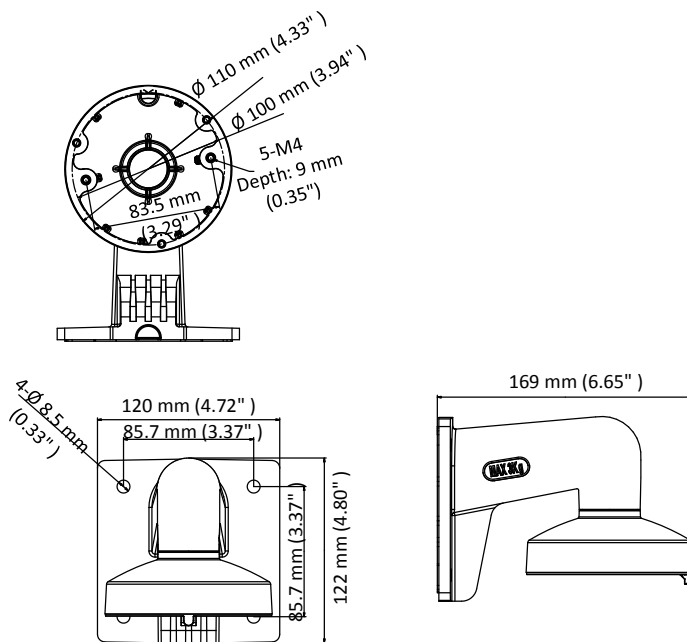

DS-1272ZJ-110(Black)

Wall Mount

Features

- Aluminum alloy with surface spray treatment
- Internal cable routing design
- Cap design facilitates installation

Dimension

Available Model

DS-1272ZJ-110(Black)

Parameter

Model	DS-1272ZJ-110(Black)
Parameters	Wall Mount
Appearance	Black
Material	Aluminum Alloy
Dimension	122 mm × 120 mm × 169 mm (4.80" × 4.72" × 6.65")
Weight	480 g (1.06 lb.)

Notes

- The mount should be installed on the flat surface.
- The wall must be capable of supporting at least 3 times as much as the total weight of the camera, and the mount.
- The maximum load capacity of the mount is 4.5 kg (9.9 lb.).