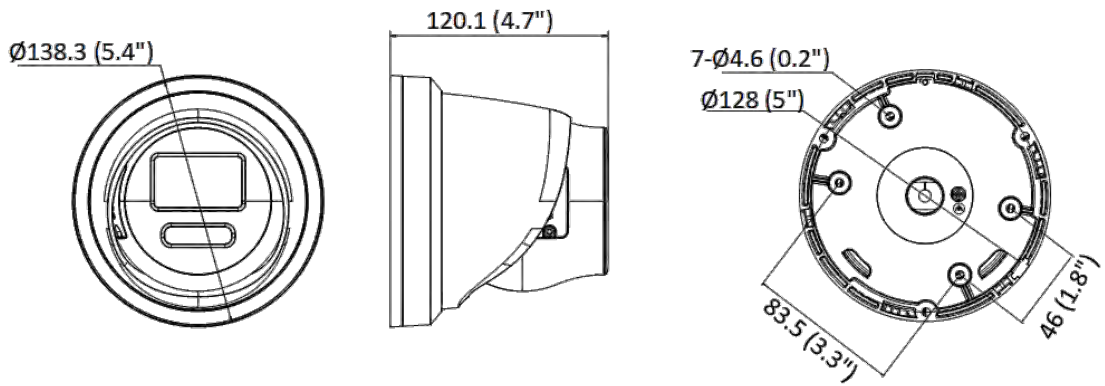

General	
Power	-L: 12 VDC, 0.42 A, max. 5 W PoE: 802.3af, 36 V to 57 V, 0.17 A to 0.11 A, max. 6.0 W -LU: 12 VDC, 0.46 A, max. 5.5 W PoE: 802.3af, 36 V to 57 V, 0.18 A to 0.11 A, max. 6.5 W
Material	Cover: metal, main body: metal
Dimension	Ø138.3 mm × 120.1 mm (Ø5.4" × 4.7")
Package Dimension	170 mm × 170 mm × 150 mm (6.7" × 6.7" × 5.9")
Weight	Approx. 870 g (1.9 lb.)
With Package Weight	Approx. 1160 g (2.6 lb.)
Storage Conditions	-30 °C to 60 °C (-22 °F to 140 °F). Humidity 95% or less (non-condensing)
Startup and Operating Conditions	-30 °C to 60 °C (-22 °F to 140 °F). Humidity 95% or less (non-condensing)
Language	33 languages English, Russian, Estonian, Bulgarian, Hungarian, Greek, German, Italian, Czech, Slovak, French, Polish, Dutch, Portuguese, Spanish, Romanian, Danish, Swedish, Norwegian, Finnish, Croatian, Slovenian, Serbian, Turkish, Korean, Traditional Chinese, Thai, Vietnamese, Japanese, Latvian, Lithuanian, Portuguese (Brazil), Ukrainian
General Function	Anti-flicker, heartbeat, mirror, password reset via e-mail, pixel counter
Software Reset	Yes
Approval	
EMC	FCC (47 CFR Part 15, Subpart B) CE-EMC (EN 55032: 2015, EN 61000-3-2: 2019, EN 61000-3-3: 2013+A1: 2019, EN 50130-4: 2011+A1: 2014) RCM (AS/NZS CISPR 32: 2015) IC (ICES-003: Issue 7) KC (KN32: 2015, KN35: 2015)
Safety	UL (UL 62368-1) CB (IEC 62368-1: 2014+A11) CE-LVD (EN 62368-1: 2014/A11: 2017)
Environment	CE-RoHS (2011/65/EU) WEEE (2012/19/EU) Reach (Regulation (EC) No 1907/2006)
Protection	IP67 (IEC 60529-2013)

▪ Available Model

DS-2CD2387G2-L (2.8/4 mm)

DS-2CD2387G2-LU (2.8/4 mm)

▪ Dimension

Model With Mic

Unit: mm (inch)

Model Without Mic

Unit: mm (inch)