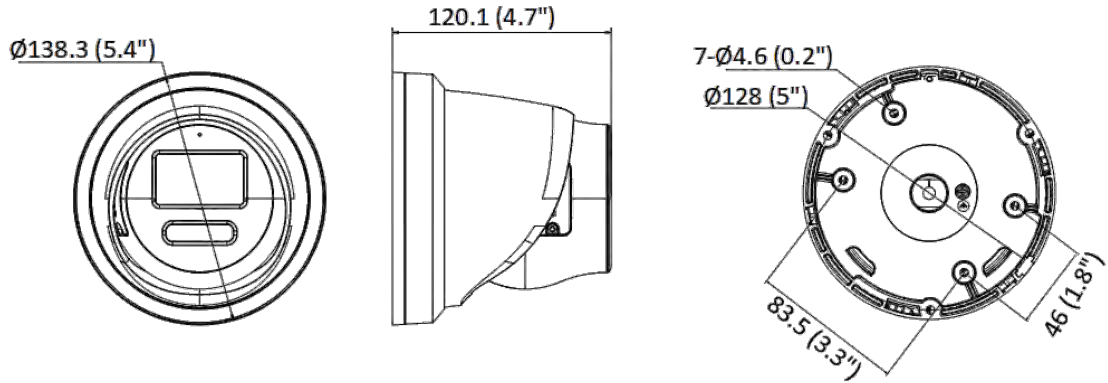

General	
Power	-L: 12 VDC, 0.42 A, max. 5 W PoE: 802.3af, 36 V to 57 V, 0.17 A to 0.11 A, max. 6.0 W -LU: 12 VDC, 0.46 A, max. 5.5 W PoE: 802.3af, 36 V to 57 V, 0.18 A to 0.11 A, max. 6.5 W
Material	Cover: metal, main body: metal
Dimension	Ø138.3 mm × 120.1 mm (Ø5.4" × 4.7")
Package Dimension	170 mm × 170 mm × 150 mm (6.7" × 6.7" × 5.9")
Weight	Approx. 870 g (1.9 lb.)
With Package Weight	Approx. 1160 g (2.6 lb.)
Storage Conditions	-30 °C to 60 °C (-22 °F to 140 °F). Humidity 95% or less (non-condensing)
Startup and Operating Conditions	-30 °C to 60 °C (-22 °F to 140 °F). Humidity 95% or less (non-condensing)
Language	33 languages English, Russian, Estonian, Bulgarian, Hungarian, Greek, German, Italian, Czech, Slovak, French, Polish, Dutch, Portuguese, Spanish, Romanian, Danish, Swedish, Norwegian, Finnish, Croatian, Slovenian, Serbian, Turkish, Korean, Traditional Chinese, Thai, Vietnamese, Japanese, Latvian, Lithuanian, Portuguese (Brazil), Ukrainian
General Function	Anti-flicker, heartbeat, mirror, password reset via e-mail, pixel counter
Software Reset	Yes
Approval	
EMC	FCC (47 CFR Part 15, Subpart B) CE-EMC (EN 55032: 2015, EN 61000-3-2: 2019, EN 61000-3-3: 2013+A1: 2019, EN 50130-4: 2011+A1: 2014) RCM (AS/NZS CISPR 32: 2015) IC (ICES-003: Issue 7) KC (KN32: 2015, KN35: 2015)
Safety	UL (UL 62368-1) CB (IEC 62368-1: 2014+A11) CE-LVD (EN 62368-1: 2014/A11: 2017)
Environment	CE-RoHS (2011/65/EU) WEEE (2012/19/EU) Reach (Regulation (EC) No 1907/2006)
Protection	IP67 (IEC 60529-2013)

▪ Available Model

DS-2CD2387G2-L (2.8/4 mm)

DS-2CD2387G2-LU (2.8/4 mm)

▪ Dimension

Model With Mic

Unit: mm (inch)

Model Without Mic

Unit: mm (inch)