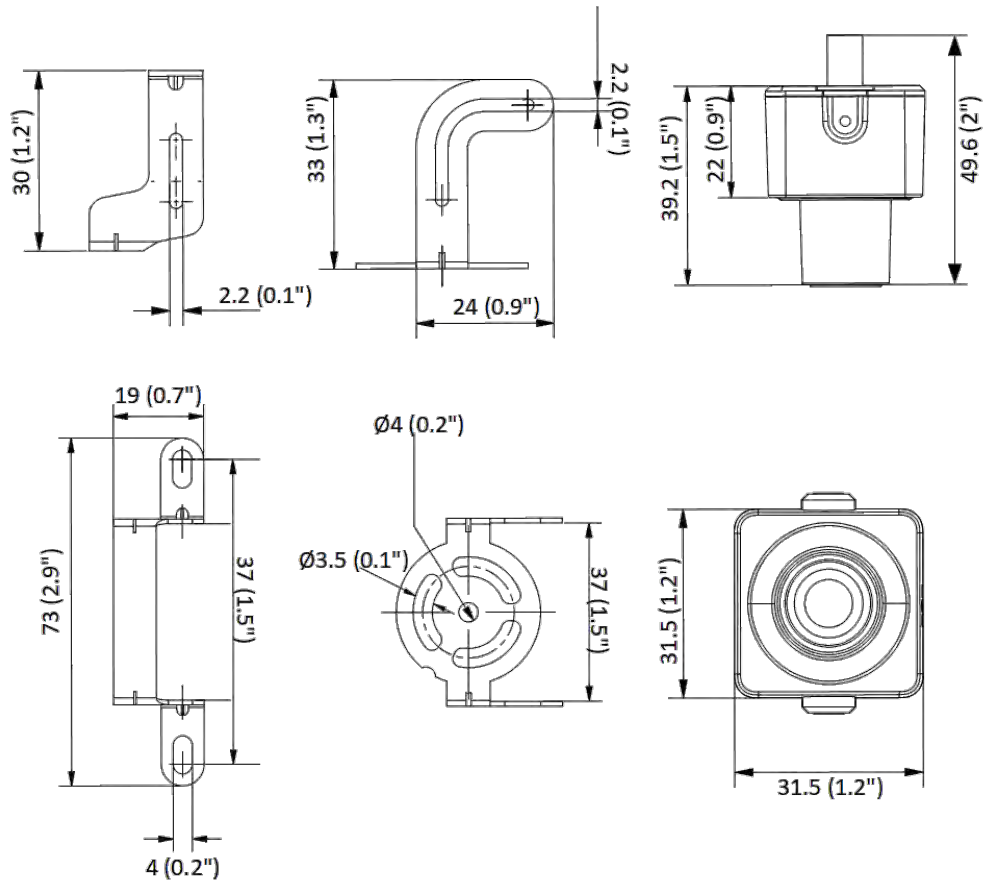

Dimension

Unit: mm (inch)

Distributed by

**HIKVISION®****Headquarters**

No.555 Qianmo Road, Binjiang District,
Hangzhou 310051, China
T +86-571-8807-5998
overseasbusiness@hikvision.com

Hikvision USA
T +1-909-895-0400
sales.usa@hikvision.com