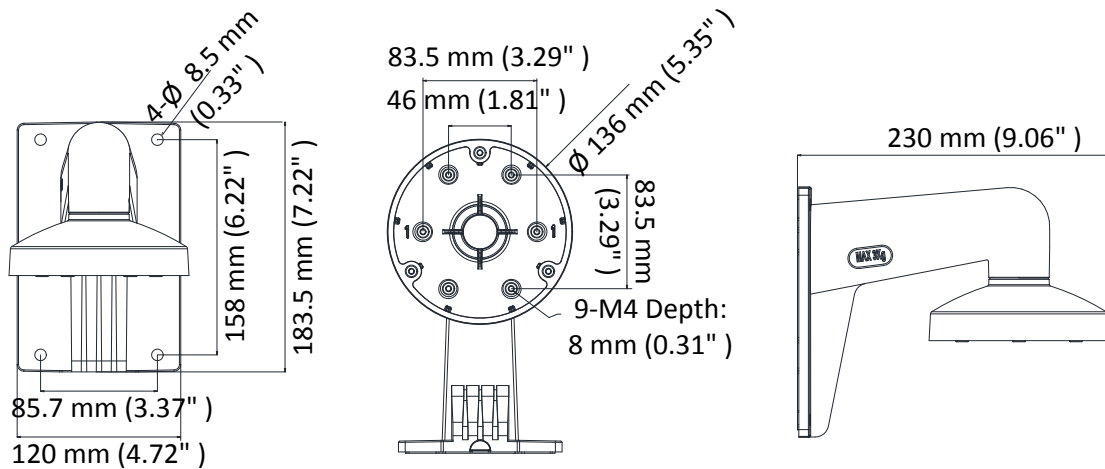

DS-1473ZJ-135

Wall Mount

Feature

- Aluminum alloy with surface spray treatment
- The cable hole design facilitates the cable routing
- The cap design facilitates the installation

Dimension

Available Model

DS-1473ZJ-135

Parameter

Model	DS-1473ZJ-135
Parameters	Wall Mount
Appearance	Hikvision White
Material	Aluminum Alloy
Dimension	Ø 136 mm × 183.5 mm × 230 mm (5.35" × 7.22" × 9.06")
Weight	704 g (1.55 lb.)

Note

- The mount should be installed on the flat wall.
- The waterproof rubber is necessary for the outdoor application.
- The pole must be capable of supporting at least 3 times as much as the total weight of the camera, and the mount.
- The mount's maximum load capacity is 3 kg (6.6 lb.).