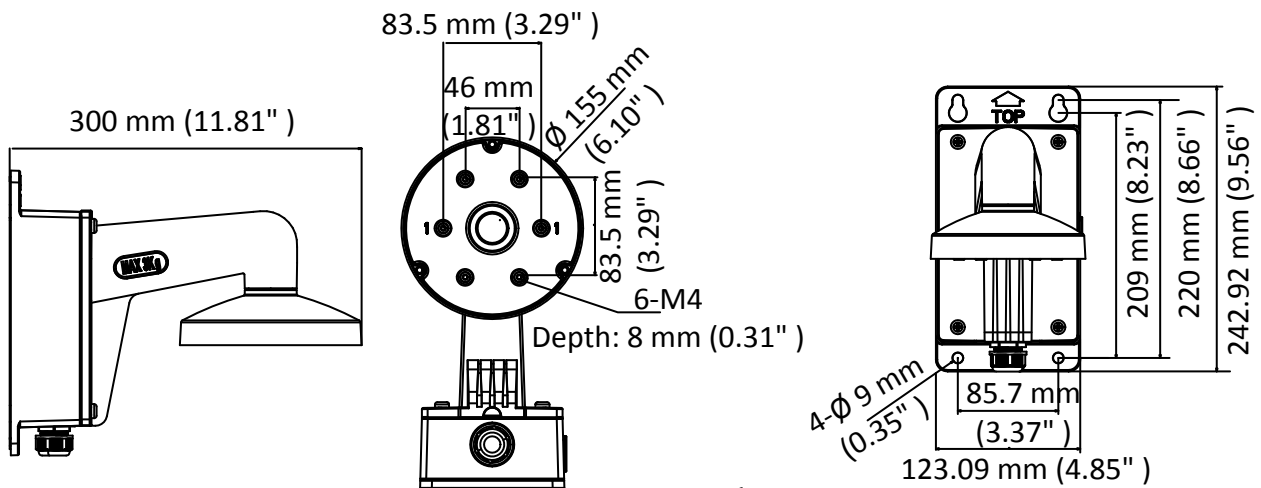

DS-1473ZJ-155B (Black)

Wall Mount

Feature

- Aluminum alloy with surface spray treatment
- The cap facilitates the installation

Dimension

Available Model

DS-1473ZJ-155B (Black)

Parameter

Model	DS-1473ZJ-155B (Black)
Parameters	Wall Mount
Appearance	Hikvision Black
Material	Aluminum Alloy
Dimension	Φ155 mm × 243 mm × 300 mm (6.10" × 9.56" × 11.81")
Weight	Approx. 1750 g (3.86 lb.)

Note

- The mount should be installed on the flat surface.
- The waterproof rubber is necessary for the outdoor application.
- The wall must be capable of supporting at least 3 times as much as the total weight of the camera and the mount.
- The mount's maximum load capacity is 3 kg (6.61 lb.).