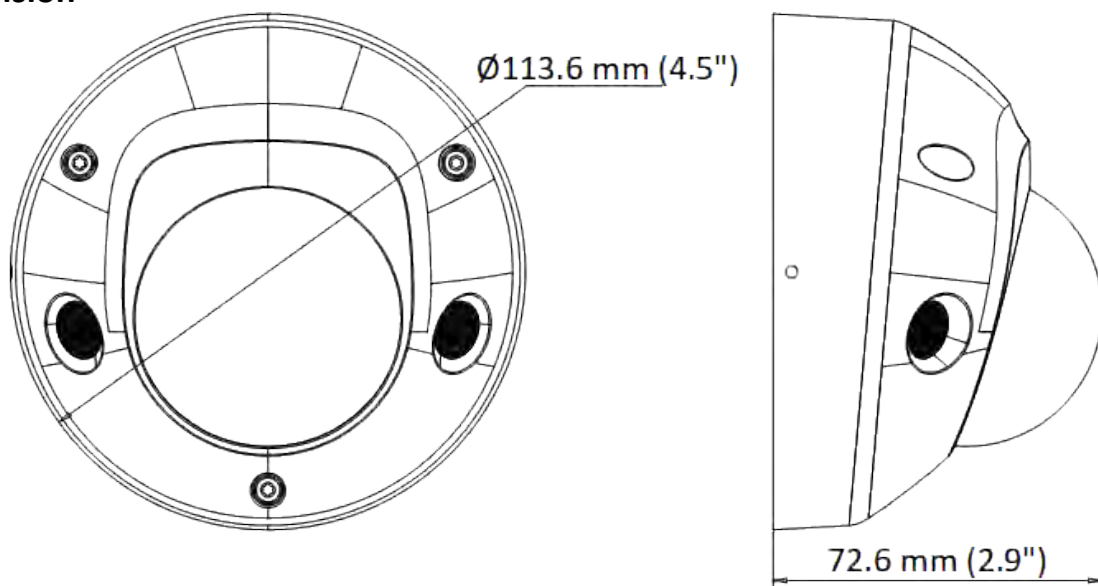

▪ **Available Model**

DS-2CD2586G2-IS (2.8/4 mm)

DS-2CD2586G2-I (2.8/4 mm)

DS-2CD2586G2-IS (2.8 mm) (BLACK)

▪ **Dimension**

Unit: mm (inch)

Distributed by

**HIKVISION****Headquarters**