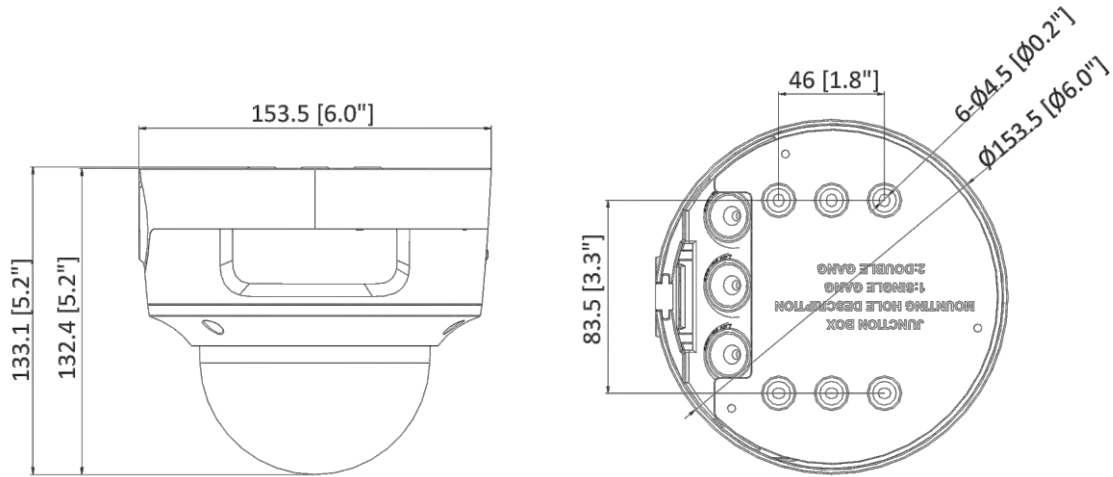

▪ **Available Model**

DS-2CD2746G2-IZS (2.8 to 12 mm)

▪ **Dimension**

Unit: mm (inch)

▪ **Accessory**

▪ **Optional**

DS-1473ZJ-155 Wall Mount	DS-1473ZJ-155B Wall Mount	DS-1475ZJ-SUS Vertical Pole Mount	DS-1471ZJ-155 Pendant Mount	DS-1476ZJ-SUS Corner Mount
DS-1227ZJ-DM37 In-ceiling Mount