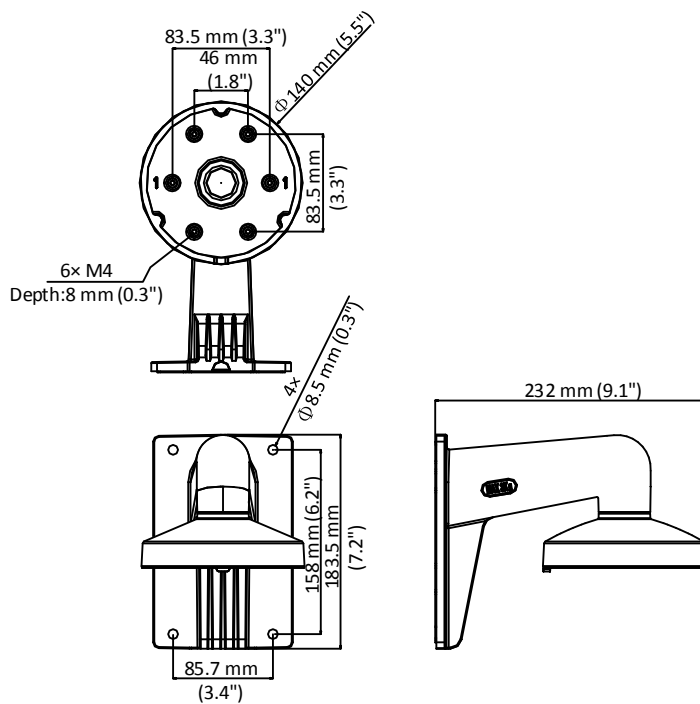

DS-1273ZJ-PT6

Wall Mounting Bracket for Dome Camera

Features

- Aluminum alloy material with surface spray treatment
- The lower bowl facilitates the installation
- Water proof design

Dimension

Available Model

DS-1273ZJ-PT6

Parameter

| | |
|------------|---|
| Model | DS-1273ZJ-PT6 |
| Parameters | Wall Mounting Bracket for Dome Camera |
| Appearance | Hikvision White |
| Material | Aluminum Alloy |
| Dimension | Φ 140 mm × 183.5 mm × 232 mm (5.5" × 7.2" × 9.1") |
| Weight | 520 g (1.1 lb.) |

Notes

- The bracket should be installed on the flat wall.
- The wall must be capable of supporting at least 3 times as much as the total weight of the camera and the bracket.
- The maximum load capacity of the bracket is 3 KG (6.6 lb.).