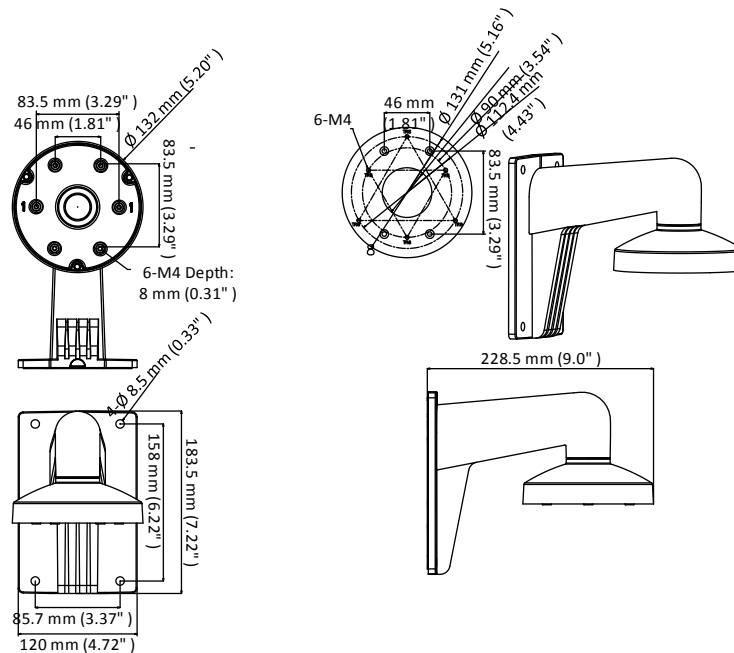

DS-1273ZJ-130-TRL(Black)

Wall Mount

Features

- Aluminum alloy with surface spray treatment
- Internal cable routing design
- Cap design facilitates installation

Dimension

Available Model

DS-1273ZJ-130-TRL(Black)

Parameter

Model	DS-1273ZJ-130-TRL(Black)
Parameters	Wall Mount
Appearance	Black
Material	Aluminum Alloy
Dimension	120 mm × 183.5 mm × 228.5 mm (4.72" × 7.22" × 9.0")
Weight	870 g (1.92 lb.)

Notes

- The mount should be installed on the flat surface.
- The wall must be capable of supporting at least 3 times as much as the total weight of the camera, and the mount.
- The maximum load capacity of the mount is 4.5 kg (9.9 lb.).