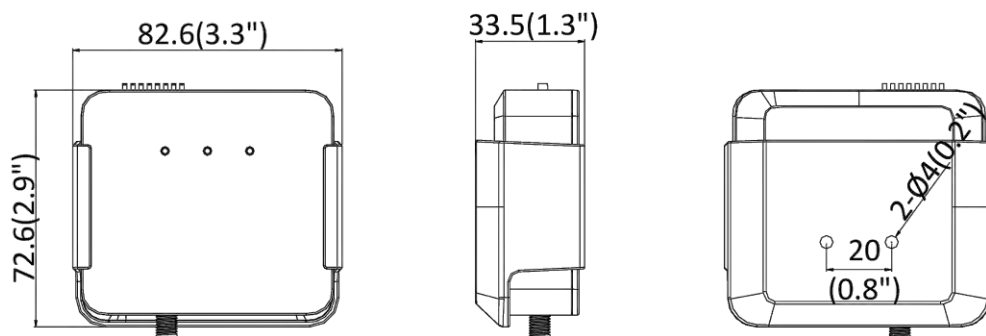

▪ Dimension

L30:

Main Body:

Main Body with Bracket:

Distributed by

**HIKVISION®****Headquarters**

No.555 Qianmo Road, Binjiang District,  
Hangzhou 310051, China  
T +86-571-8807-5998  
overseasbusiness@hikvision.com