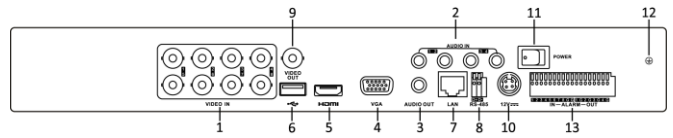

DS-7200HQHI-SH Series DVR

Physical Interfaces:

Index	Name
1	VIDEO IN
2	AUDIO IN, RCA Connector
3	AUDIO OUT, RCA Connector
4	VGA Interface
5	HDMI Interface
6	USB Port
7	LAN Network Interface
8	RS-485 Serial Interface
9	VIDEO OUT
10	12VDC Power Input
11	Power Switch
12	GND
13	ALARM IN and ALARM OUT