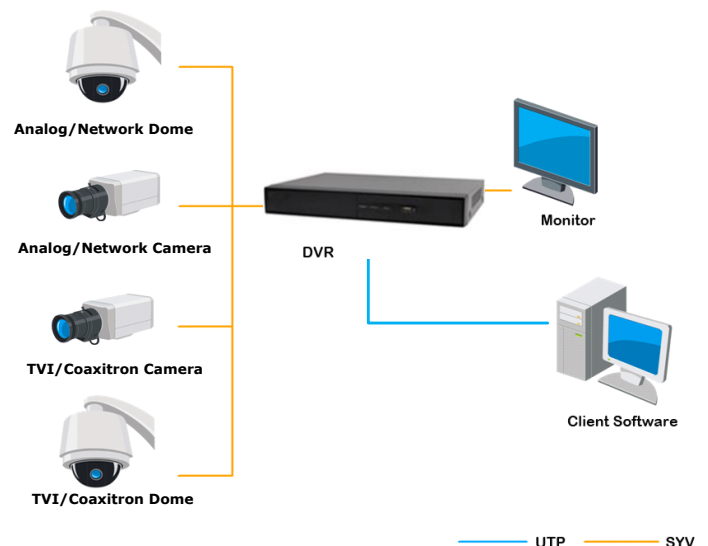

Typical Application: