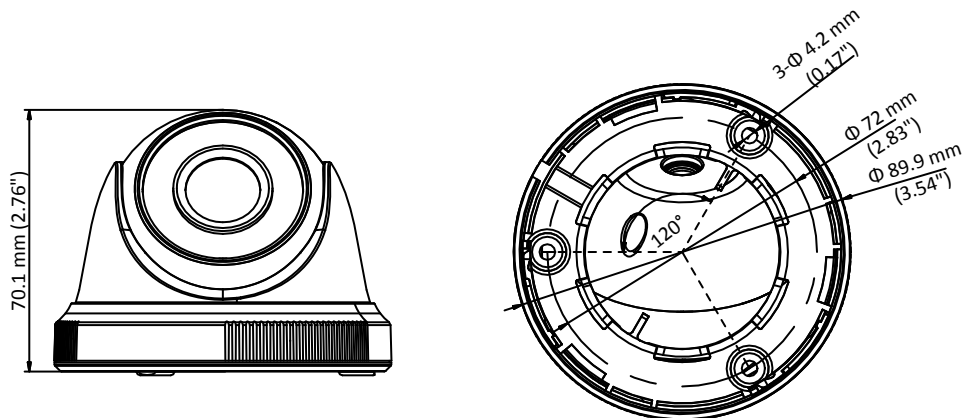

Dimensions