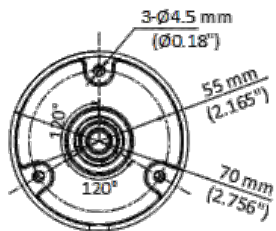

▪ **Available Model**

DS-2CE16K0T-LPFS

▪ **Dimension**

▪ **Accessory**

▪ **Optional**

**DS-1280ZJ-XS
Junction box**