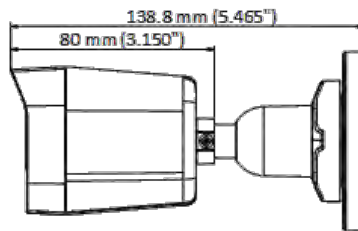

▪ **Available Model**

DS-2CE16K0T-LPFS

▪ **Dimension**

▪ **Accessory**

▪ **Optional**

**DS-1280ZJ-XS
Junction box**