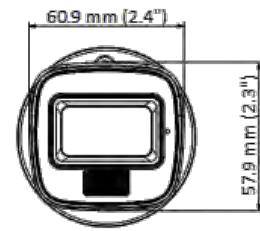

▪ **Available Model**

DS-2CE16K0T-LPFS

▪ **Dimension**

▪ **Accessory**

▪ **Optional**

**DS-1280ZJ-XS
Junction box**