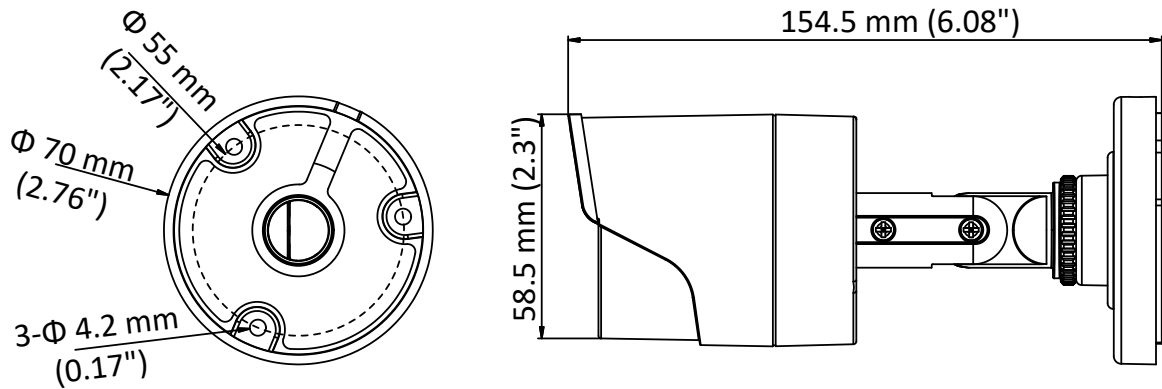

Order Models

DS-2CE16D0T-IRE

Dimension