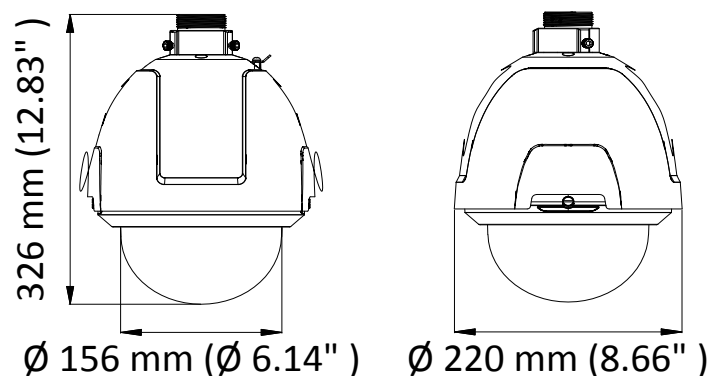

Park Action	Preset/Patrol/Pattern/Pan Scan/Tilt Scan/Panorama Scan/Day Mode/Night Mode/None
PTZ Position Display	ON/OFF
Scheduled Task	Preset/Patrol/Pattern/Pan Scan/Tilt Scan/Panorama Scan/Day Mode/Night Mode/Zero Calibration/None
Preset Freezing	Support
Input/Output	
Video Output	Switchable TVI/AHD/CVI/CVBS video output, (NTSC or PAL composite, BNC)
Alarm	2 alarm inputs, 1 alarm output
RS-485 Interface	Half-duplex mode Self-adaptive HIKVISION, Pelco-P, Pelco-D protocol
UTC function	UTC protocol (or HIKVISION-C protocol in previous DVR)
General	
Menu Language	English
Power	24 VAC Max.24 W
Working Temperature	-30° C to 65° C (-22° F to 149° F)
Working Humidity	90% or less
Protection Level	IP66 standard (outdoor dome) TVS 4,000 V lightning protection, surge protection and voltage transient protection IK10
Mounting	Various mounting modes optional
Dimension	∅ 220 mm ×326 mm (8.66" × 12.83")
Weight (approx.)	3 kg (6.61 lb.)

Order Model

DS-2AE5225T-A(E)

Dimension