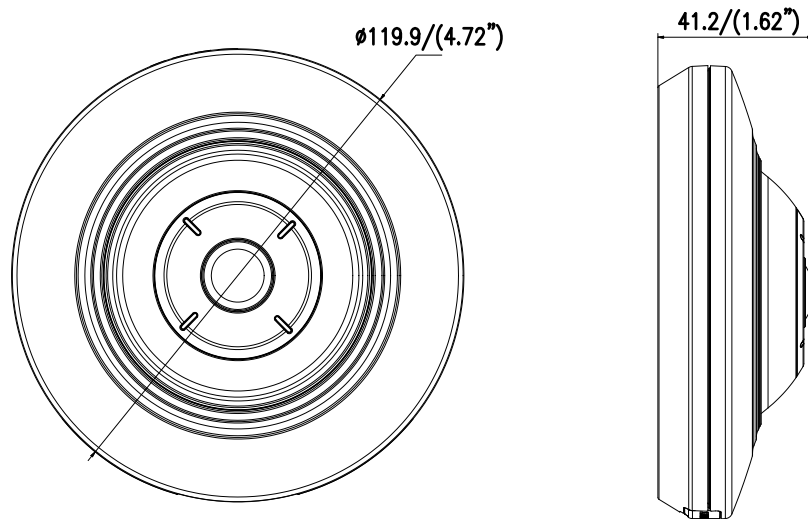

Detection	Motion detection, dynamic analysis, intrusion detection, line crossing detection
Protocols	TCP/IP, ICMP, HTTP, HTTPS, FTP, DHCP, DNS, DDNS, RTP, RTSP, RTCP, PPPoE, NTP, UPnP, SMTP, SNMP, IGMP, 802.1X, QoS, IPv6
Standard	ONVIF (PROFILE S, PROFILE G), ISAPI
General Function	One-key reset, anti-flicker, password protection, privacy mask, IP Address filtering, heartbeat, watermark
Firmware Version	V5.5.52
<b>Interface</b>	
Communication Interface	1 RJ45 10M/100M self-adaptive Ethernet port
Audio (-S)	1 audio input (line in), 1 audio output interface
Alarm (-S)	1 alarm input, 1 alarm output (12 VDC, max. 30 mA)
On-board Storage	Built-in microSD/SDHC/SDXC slot, up to 128 G
<b>General</b>	
Operating Conditions	-10 °C to +50 °C (-14 °F to +122 °F), humidity 95% or less (non-condensing)
Power Supply	12 VDC, 0.4 A, max.5 W PoE (802.3af, 36 V to 57 V), 0.2 A to 0.1 A, max.6.5 W
IR Range	Up to 8 m
Dimensions	Φ 119.9 × 41.2 mm (Φ 4.72" × 1.62")
Weight	600 g (1.32 lb.)

## Available Model

DS-2CD2935FWD-I (1.16 mm), DS-2CD2935FWD-IS (1.16 mm)

## Dimension

Unit: mm (inch)