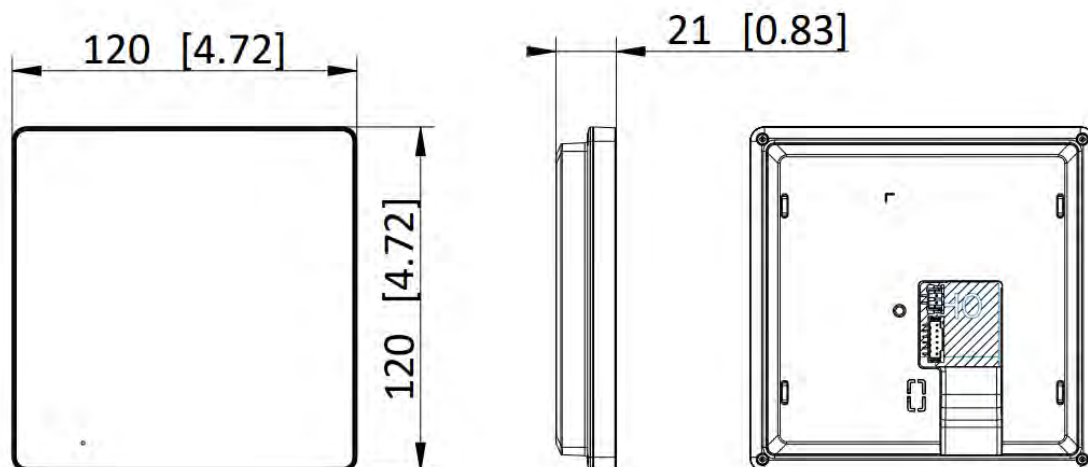

No.555 Dianmo Road, Binjiang District,
Hangzhou 310051, China
Tel: 86-571-8807-5998
www.hikvision.com

Follow us on social media to get the latest product and solution information.

General	
Button	9 touch buttons
Installation	Wall mounting, table mounting
Indicator	0
Weight	With package: 305.4 g (0.7 lbs) Without package: 166.6 g (0.4 lbs)
Protective level	/
Working temperature	-10 °C to 50 °C (14 °F to 122 °F)
Working humidity	10% to 90%
Dimensions	120 mm × 120 mm × 21 mm (4.7" × 4.7" × 0.83")
Application environment	Indoor
Power consumption	≤ 4 W
Power supply	IEEE802.3af, Standard PoE,12 VDC
Language	English

▪ **Dimension**

Unit:mm [inch]

SCALE	1:1
-------	-----

▪ **Accessory**

▪ **Optional**

DS-KABH6350-T
Table bracket

Headquarters

No.555 Qianmo Road, Binjiang District,
Hangzhou 310051, China
T +86-571-8807-5998
www.hikvision.com