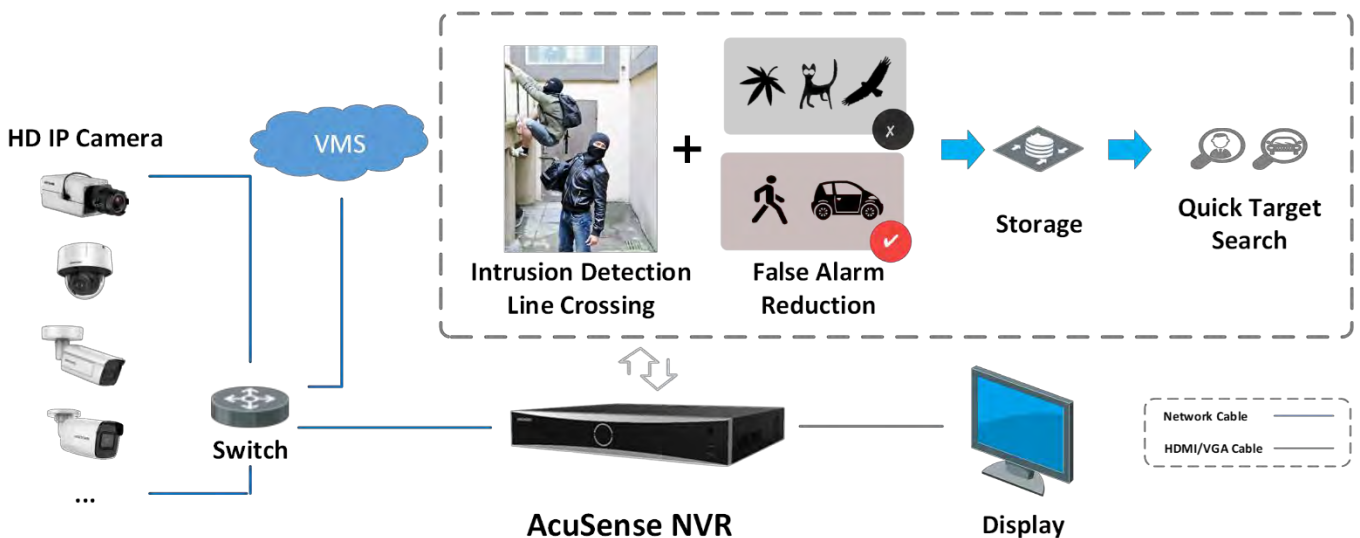

Perimeter Protection

Adopt deep learning algorithm to reduce false alarm, effectively reduces the false alarm caused by tree branches, leaves, shadow, light, vehicles, small animals, etc.