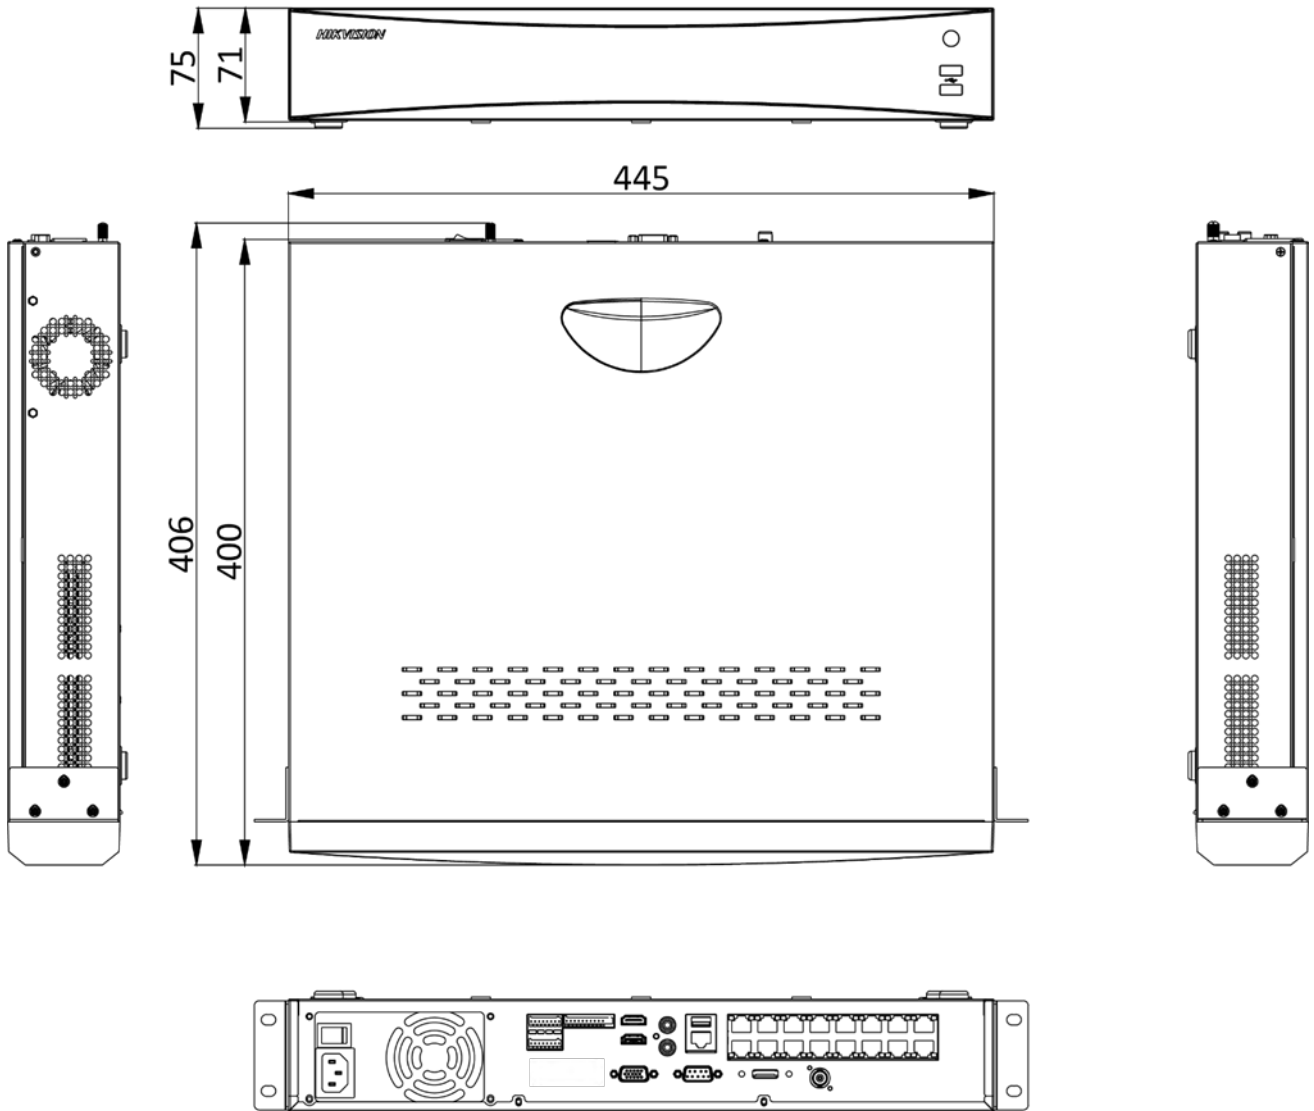

Dimension

scale/1:1;Unit/mm

Unit: mm