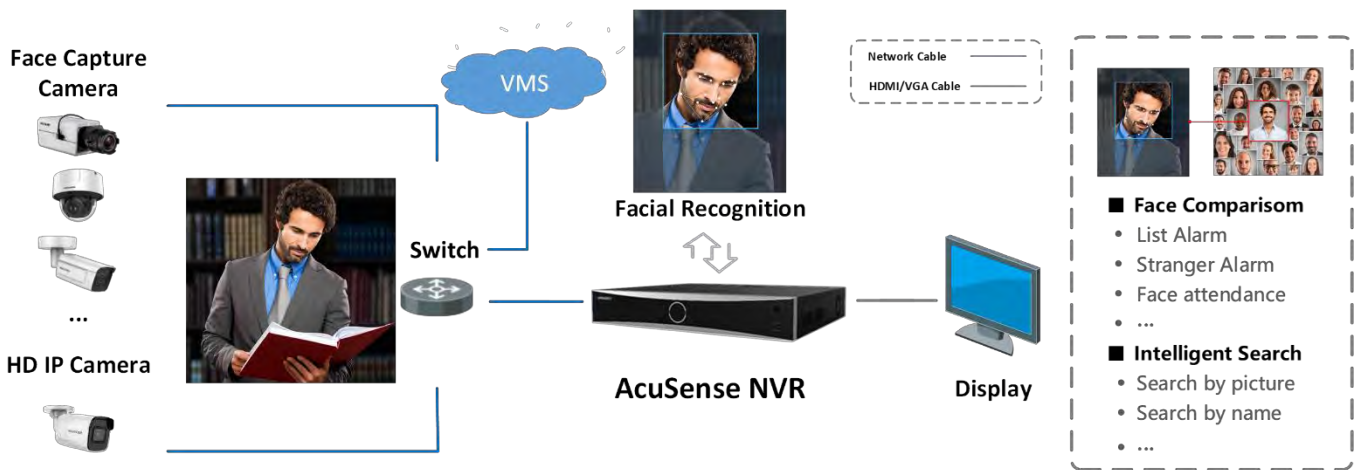

Network & Ethernet Access

- 16 independent PoE network interfaces
- 1 self-adaptive 10/100/1000 Mbps Ethernet interface
- Hik-Connect & DDNS (Dynamic Domain Name System) for easy network management
- Smooth streaming technology
- Support web access without plug-in

Typical Application

Facial Recognition and Face Picture Comparison

Modeling and analyzing face pictures captured by cameras. Realize blacklist alarm and stranger alarm via face picture library. Search target people by picture and name features.