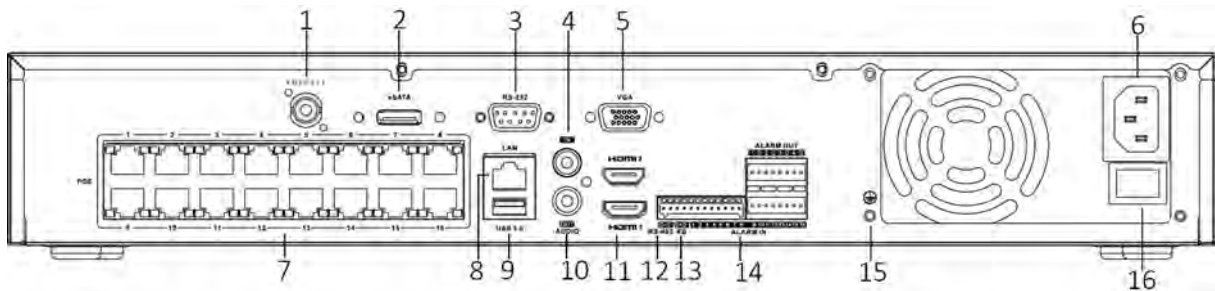

	ISUP, UPnP™, HTTP, HTTPS
Network interface	1, RJ-45 10/100/1000 Mbps self-adaptive Ethernet interface
PoE	
Interface	16, RJ-45 10/100 Mbps self-adaptive Ethernet interface
Power	≤ 200W
Supported standard	IEEE 802.3 af/at
Auxiliary interface	
Serial port	RS-485 (half-duplex), RS-232, Keyboard
SATA	4 SATA interfaces supporting hot-plug
Capacity	Up to 10 TB capacity for each disk
eSATA	1 eSATA interface
Alarm in/out	16/4
USB interface	Front panel: 2 × USB 2.0; Rear panel: 1 × USB 3.0
General	
Power supply	100 to 240 VAC, 50 to 60 Hz
Total power	≤ 360 W
Consumption (without HDD)	≤ 30 W
Working temperature	-10 °C to 55 °C (14 °F to 131 °F)
Working humidity	10% to 90%
Chassis	19-inch rack-mounted 1.5U chassis
Dimension (W × D × H)	445 × 400 × 75 mm (17.5" × 15.7" × 3.0")
Weight (without HDD)	≤ 7 kg (15.4 lb)
Certification	
FCC	Part 15 Subpart B, ANSI C63.4-2014
CE	EN 55032:2015, EN 61000-3-2, EN 61000-3-3, EN 50130-4

1: Facial recognition and perimeter protection cannot be enabled at the same time. Enable one function will make the other one unavailable.

Dimension

scale/1:1;Unit/mm

Unit: mm

Physical Interface

No.	Description	No.	Description
1	Video output	9	USB 3.0 interface
2	eSATA interface	10	Audio output
3	RS-232 serial interface	11	HDMI output
4	Audio input	12	RS-485 serial interface
5	VGA output	13	Keyboard interface
6	100 to 240 VAC power supply	14	Controller Port, Alarm In/Alarm Out
7	PoE interfaces	15	GND
8	Network interface	16	Power Switch