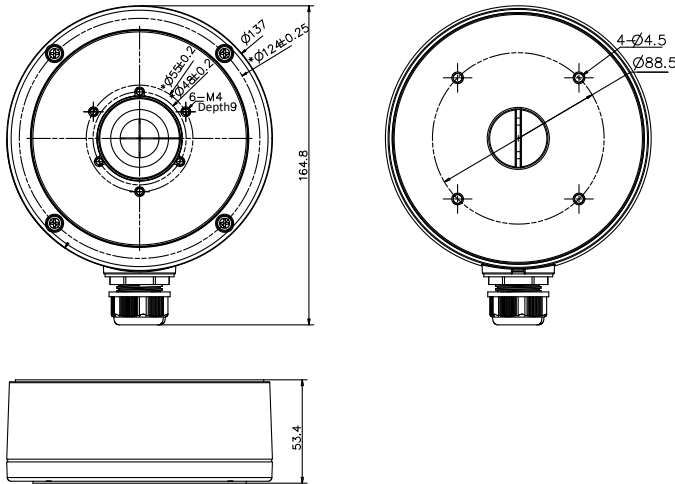

DS-1280ZJ-S(BR28)

Junction Box for Dome Camera

Features:

- Aluminum alloy material with surface spray treatment
- Waterproof design
- Cable hole on bracket makes the feature better

Dimension:

Available Model

DS-1280ZJ-S(BR28)

Parameter:

Model	DS-1280ZJ-S(BR28)
Parameters	Junction Box for Dome Camera
Appearance	Hikvision White
Material	Aluminum Alloy
Dimension	Φ 137 x 53.4x 164.8mm
Weight	527g

Notice:

- The bracket should be installed on flat wall
- Waterproof rubber is necessary for outdoor application
- The wall must be capable of supporting over 3 times as much as the total weight of the camera and the mount.
- The maximum load capacity of the bracket is 4.5KG