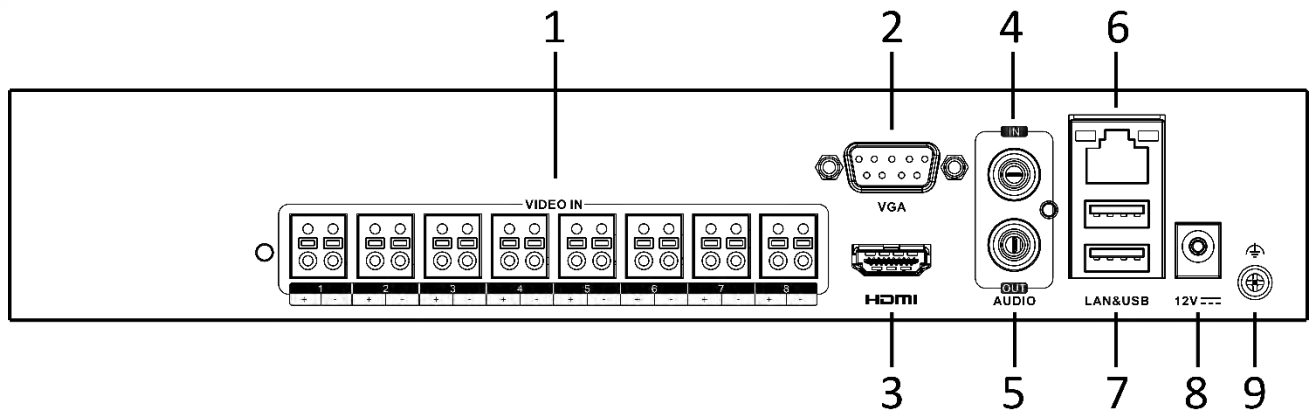

Physical Interface

No.	Description	No.	Description
1	VIDEO IN, Balun Interface	6	LAN Interface
2	VGA Interface	7	USB Interface
3	HDMI Interface	8	12 VDC Power Input
4	AUDIO IN	9	GND
5	AUDIO OUT		

Available Model

DS-7208HGHI-F1/NB

Distributed by

Headquarters

No.555 Qianmo Road, Binjiang District,
Hangzhou 310051, China
T +86-571-8807-5998
overseasbusiness@hikvision.com

Hikvision USA
T +1-909-895-0400
sales.usa@hikvision.com

Hikvision Australia
T +61-2-8599-4233
salesau@hikvision.com

Hikvision India
T +91-22-28469900
sales@pramahikvision.com

Hikvision Canada
T +1-866-200-6690
sales.canada@hikvision.com

Hikvision Thailand
T +662-275-9949
sales.thailand@hikvision.com

Hikvision Europe
T +31-23-5542770
sales.eu@hikvision.com

Hikvision Italy
T +39-0438-6902
info.it@hikvision.com

Hikvision Brazil
T +55 11 3318-0050
Latam.support@hikvision.com

Hikvision Turkey
T +90 (216)521 7070- 7074
sales.tr@hikvision.com

Hikvision Malaysia
T +601-7652-2413
sales.my@hikvision.com

Hikvision UK & Ireland
T +01628-902140
sales.uk@hikvision.com

Hikvision South Africa
Tel: +27 (10) 0351172
sale.africa@hikvision.com

Hikvision France
T +33(0)1-85-330-450
info.fr@hikvision.com

Hikvision Kazakhstan
T +7-727-9730667
nikia.panfilov@hikvision.ru

Hikvision Vietnam
T +84-974270888
sales.vt@hikvision.com

Hikvision UAE
T +971-4-4432090
salesme@hikvision.com

Hikvision Singapore
T +65-6684-4718
sg@hikvision.com

Hikvision Spain
T +34-91-737-16-55
info.es@hikvision.com

Hikvision Tashkent
T +99-87-1238-9438
uzb@hikvision.ru

Hikvision Hong Kong
T +852-2151-1761
Info.hk@hikvision.com

Hikvision Russia
T +7-495-669-67-99
saleru@hikvision.com

Hikvision Korea
T +82-(0)31-731-8817
sales.korea@hikvision.com

Hikvision Poland
T +48-22-460-01-50
info.pl@hikvision.com

Hikvision Indonesia
T +62-21-2933759
Sales.Indonesia@hikvision.com

Hikvision Colombia
sales.colombia@hikvision.com