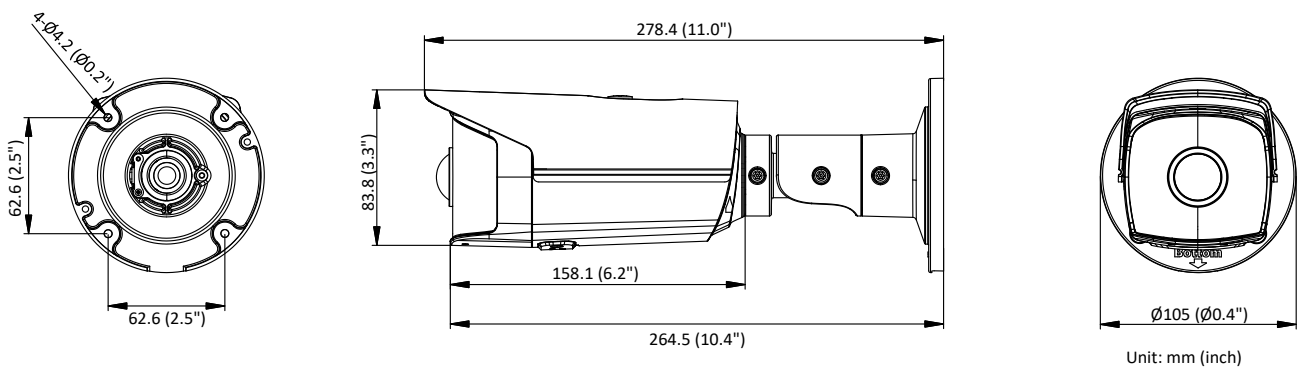

Power Consumption and Current	12 VDC, 0.6 A, max. 7.2W PoE: (802.3af, 36 V-57 V), 0.3 A to 0.2 A, max. 8.7W
Power Interface	Φ5.5 mm coaxial power plug
Material	Metal
Dimensions	Camera: Φ105 × 278 mm (Φ4.1" × 10.9") With package: 386 × 156 × 155 mm (15.20" × 6.14" × 6.10")
Weight	Camera: 570 g (1.26 lb.) With package: 760 g (1.68 lb.)
Approval	
Class	Class B
Protection	IP67
EMC	FCC (47 CFR Part 15, Subpart B); CE-EMC (EN 55032: 2015, EN 61000-3-2: 2014, EN 61000-3-3: 2013, EN 50130-4: 2011 +A1: 2014); RCM (AS/NZS CISPR 32: 2015); IC (ICES-003: Issue 6, 2016); KC (KN 32: 2015, KN 35: 2015)
Safety	UL (UL 60950-1); CB (IEC 60950-1:2005 + Am 1:2009 + Am 2:2013); CE-LVD (EN 60950-1:2005 + Am 1:2009 + Am 2:2013); BIS (IS 13252(Part 1):2010+A1:2013+A2:2015); LOA (IEC/EN 60950-1)
Environment	CE-RoHS (2011/65/EU); WEEE (2012/19/EU); Reach (Regulation (EC) No 1907/2006)

* Listed resolutions are only selectable options. It does not mean that all streams can work at their maximum resolution at the same time.

Available Model

DS-2CD2T45G0P-I(1.68 mm)

Dimension

Accessory

DS-1275ZJ-SUS
Vertical Pole Mount