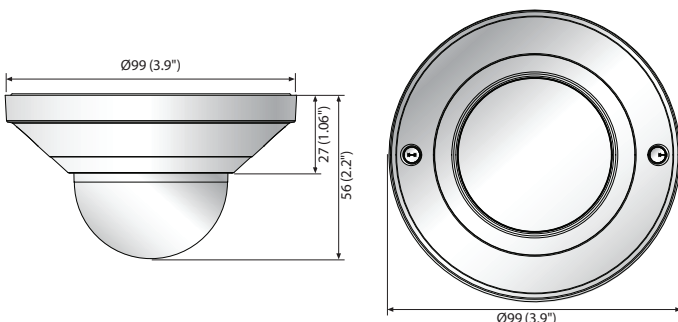

Dimensions

Unit : mm (inch)

Accessories (Optional)