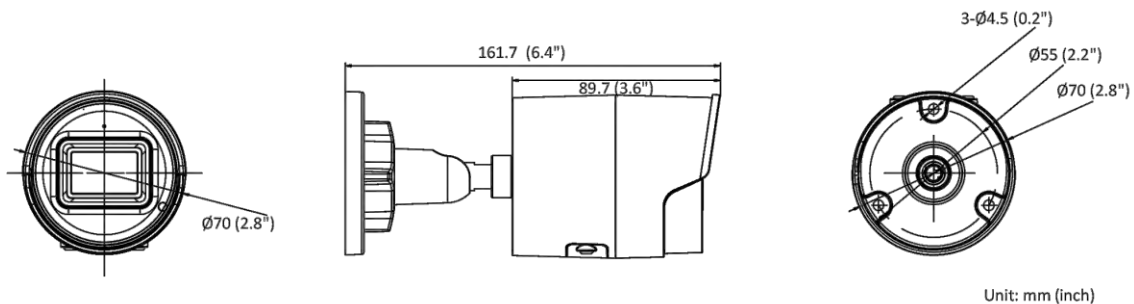

Startup and Operating Conditions	-30 °C to 60 °C (-22 °F to 140 °F). Humidity 95% or less (non-condensing)
Power Supply	12 VDC \pm 25%, reverse polarity protection PoE: (802.3af, 36 V to 57 V), Class 3
Power Consumption and Current	12 VDC, 0.5 A, max. 6 W PoE (802.3af, 36 V to 57 V), 0.2 A to 0.13 A, max. 7 W
Power Interface	\varnothing 5.5 mm coaxial power plug
Camera Dimension	\varnothing 70 \times 161.7 mm (\varnothing 2.76" \times 6.37")
Package Dimension	216 \times 121 \times 118 mm (8.6" \times 4.8" \times 4.7")
Camera Weight	Approx. 490 g (1.1 lb.)
With Package Weight	Approx. 724 g (1.6 lb.)
Approval	
EMC	FCC (47 CFR Part 15, Subpart B); CE-EMC (EN 55032: 2015, EN 61000-3-2: 2014, EN 61000-3-3: 2013, EN 50130-4: 2011 +A1: 2014); RCM (AS/NZS CISPR 32: 2015); IC (ICES-003: Issue 6, 2016); KC (KN 32: 2015, KN 35: 2015)
Safety	UL (UL 60950-1); CB (IEC 60950-1:2005 + Am 1:2009 + Am 2:2013); CE-LVD (EN 60950-1:2005 + Am 1:2009 + Am 2:2013); BIS (IS 13252(Part 1):2010+A1:2013+A2:2015)
Environment	CE-RoHS (2011/65/EU); WEEE (2012/19/EU); Reach (Regulation (EC) No 1907/2006)
Protection	IP67 (IEC 60529-2013)

▪ Available Model

DS-2CD2043G2-I (2.8/4/6 mm)

DS-2CD2043G2-IU (2.8/4/6 mm)

▪ Dimension

- Accessory
- Optional

**DS-1280ZJ-XS
Junction Box**

Distributed by

HIKVISION