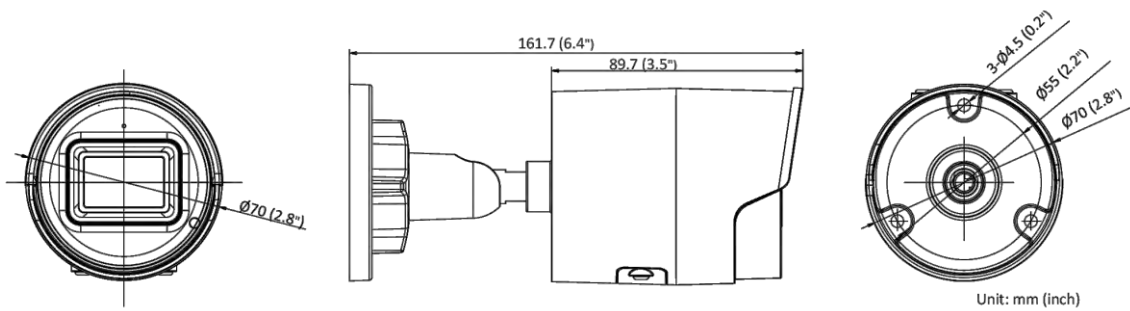

▪ Dimension