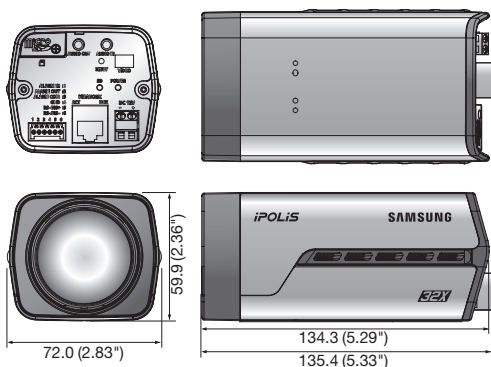

Dimensions

Unit : mm (inch)