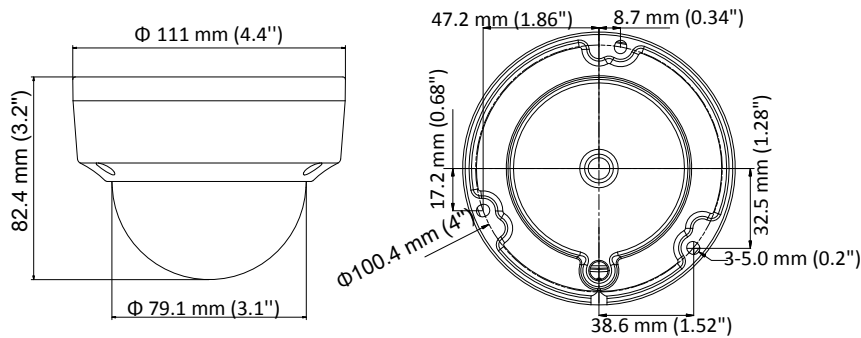

Order Models

DS-2CE56D8T-VPITE

* PoC function is only available when cooperating with DS-1TPXXX.

Dimension