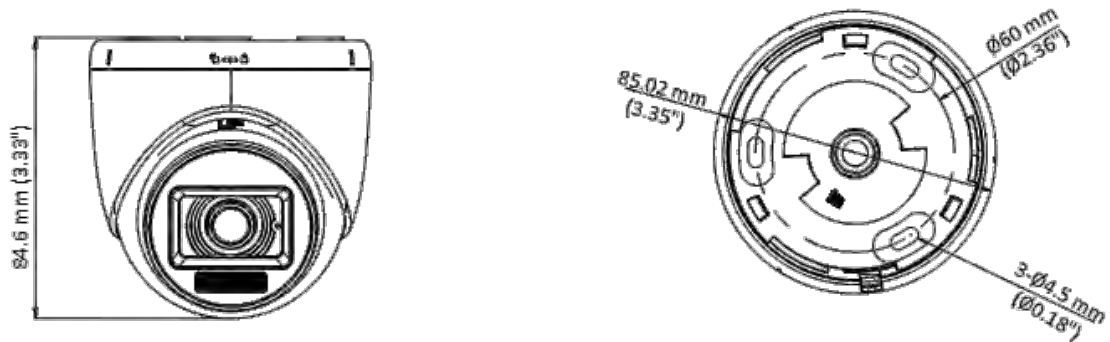

▪ Specification

Camera	
Image Sensor	3K CMOS
Max. Resolution	2960 (H) × 1665 (V)
Min. Illumination	0.01 Lux @ (F1.6, AGC ON), 0 Lux with IR
Shutter Time	PAL: 1/25 s to 1/50, 000 s; NTSC: 1/30 s to 1/50, 000 s
Day & Night	ICR
Angle Adjustment	Pan: 0 to 360°, Tilt: 0 to 75°, Rotation: 0 to 360°
Signal System	PAL/NTSC
Lens	
Lens Type	2.8 mm and 3.6 mm fixed focal lens
Focal Length & FOV	2.8 mm, horizontal FOV: 104.9°, vertical FOV: 67.3°, diagonal FOV: 129.8° 3.6 mm, horizontal FOV: 81.3°, vertical FOV: 50.7°, diagonal FOV: 102.4°
Lens Mount	M12
Illuminator	
Supplement Light Type	White Light, IR
Supplement Light Range	IR : Up to 20 m White Light : Up to 20 m
Image	
Image Settings	Brightness, Sharpness, Smart IR
Frame Rate	TVI: 3K@20 fps, 4 MP@25 fps/30 fps, 1080p@25 fps/30 fps AHD: 5 MP@20 fps, 4 MP@25 fps/30 fps CVI: 4 MP@25 fps/30 fps CVBS: PAL/NTSC
Day/Night Mode	Auto/Color/BW (Black and White)
Wide Dynamic Range (WDR)	Digital WDR
Image Enhancement	DWDR/BLC/HLC/Global
White Balance	Auto/Manual
AGC	Yes
Interface	
Video Output	Switchable TVI/AHD/CVI/CVBS
General	
Material	Plastic
Dimension	84.6 mm × Ø85.02 mm (3.33" × Ø3.35")
Weight	Approx. 160 g (0.35 lb.)
Operating Condition	-40 °C to 60 °C (-40 °F to 140 °F), humidity: 90% or less (non-condensation)
Communication	HIKVISION-C
Language	English
Power Supply	12 VDC ± 25% *You are recommended to use one power adapter to supply the power for one camera.
Consumption	Max. 2.9 W

▪ **Available Model**

DS-2CE76K0T-LPFS(2.8mm)

DS-2CE76K0T-LPFS(3.6mm)

▪ **Dimension**

▪ **Accessory**

▪ **Optional**

DS-1276ZJ-SUS Corner Mount	DS-1280ZJ-XS Junction Box	DS-1272ZJ-110-TRS Wall Mount	DS-1275ZJ-SUS Vertical Pole Mount
			
			