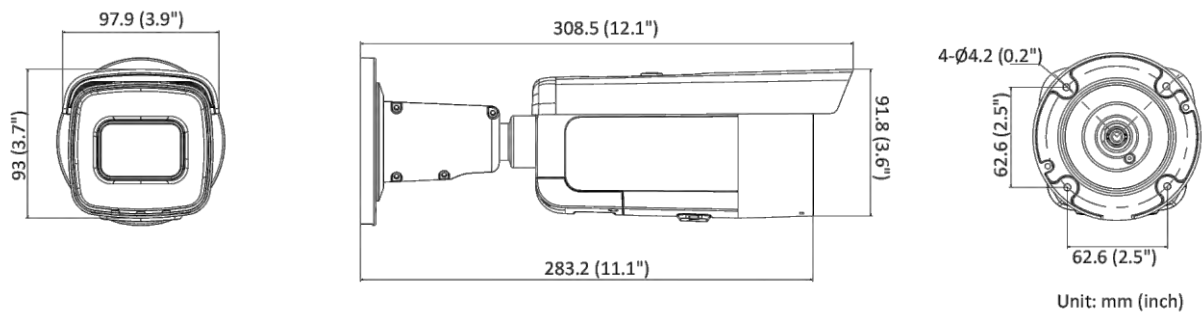

Dimension

Accessory

Optional

DS-1276ZJ-SUS Corner Mount	DS-1275ZJ-S-SUS Vertical Pole Mount	DS-1260ZJ Junction Box	DS-1280ZJ-S Junction Box

Distributed by

HIKVISION

Headquarters

No.555 Qianmo Road, Binjiang District,
Hangzhou 310051, China
T +86-571-8807-5998
overseasbusiness@hikvision.com

Hikvision USA
T +1-909-895-0400
sales.usa@hikvision.com

Hikvision Australia
T +61-2-8599-4233
salesau@hikvision.com

Hikvision India
T +91-22-28469900
sales@pramahikvision.com

Hikvision Canada
T +1-866-200-6890
sales.canada@hikvision.com

Hikvision Thailand
T +662-275-9949
sales.thailand@hikvision.com

Hikvision Europe
T +31-23-5542770
sales.eu@hikvision.com

Hikvision Italy
T +39-0438-6902
info.it@hikvision.com

Hikvision Brazil
T +55 11 3318-0050
Latam.support@hikvision.com

Hikvision Turkey
T +90 [216]521 7070- 7074
sales.tr@hikvision.com

Hikvision Malaysia
T +601-7652-2413
sales.my@hikvision.com

Hikvision UK & Ireland
T +01628-902140
sales.uk@hikvision.com

Hikvision South Africa
Tel: +27 (10) 0351172
sale.africa@hikvision.com

Hikvision France
T +33(0)1-85-330-450
info.fr@hikvision.com

Hikvision Kazakhstan
T +7-727-9730667
nikia.panfilov@hikvision.ru

Hikvision Vietnam
T +84-974270888
sales.vt@hikvision.com

Hikvision UAE
T +971-4-4432090
salesme@hikvision.com

Hikvision Singapore
T +65-6684-4718
sg@hikvision.com

Hikvision Spain
T +34-91-737-16-55
info.es@hikvision.com

Hikvision Tashkent
T +99-87-1238-9438
uzb@hikvision.ru

Hikvision Hong Kong
T +852-2151-1761
info.hk@hikvision.com

Hikvision Russia
T +7-495-669-67-99
saleru@hikvision.com

Hikvision Korea
T +82-(0)31-731-8817
sales.korea@hikvision.com