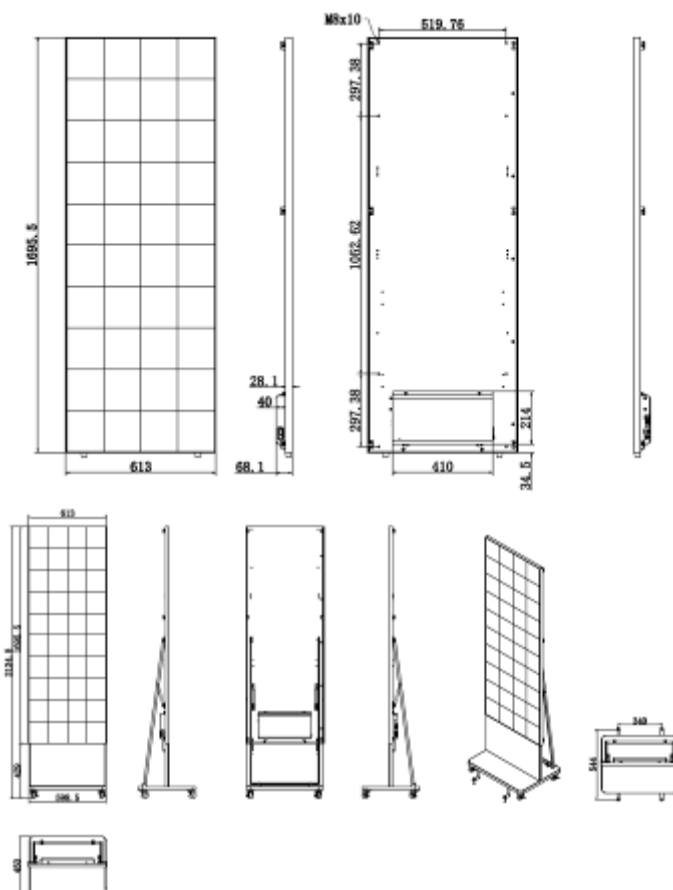

▪ Available Model

DS-D4215MI-070H(B)

▪ Dimension

Unit: mm