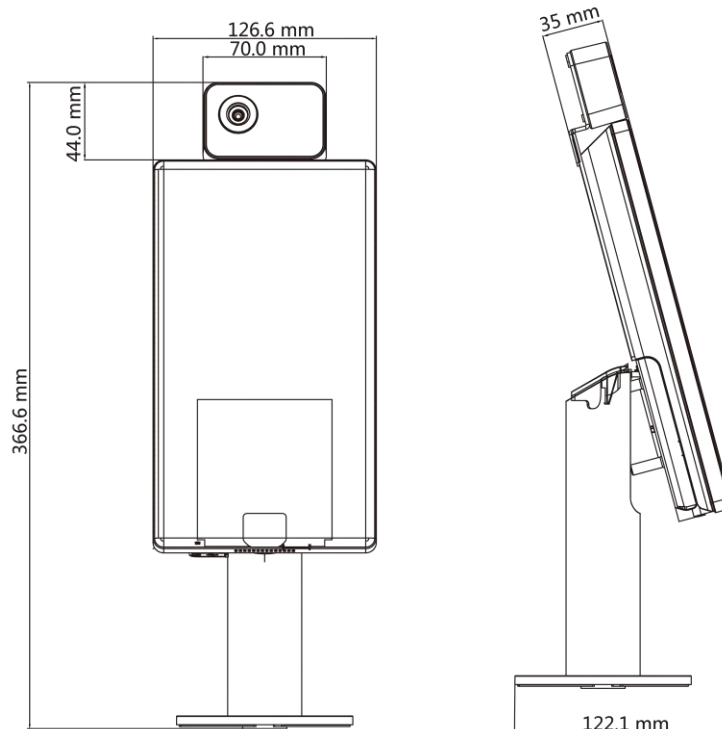

Authentication	Face recognition duration	< 0.2 s per person
	Face recognition distance	0.3 to 2 m
	Multiple faces detection	Not support
	Face anti-spoofing	Support
	Live view	Support
	Audio prompt	Support
General	Indicator	Support
	Power supply	12 VDC/2 A
	Working temperature	0 °C to 50 °C (32 °F to 122 °F) For temperature measurement: 10 °C to 35 °C (50 °F to 95 °F)
	Working humidity	10 to 90% (No condensing)
	Application environment	Indoor and windless environment use only

▪ Available Model

DS-K5671-3XF/ZU

▪ Dimension